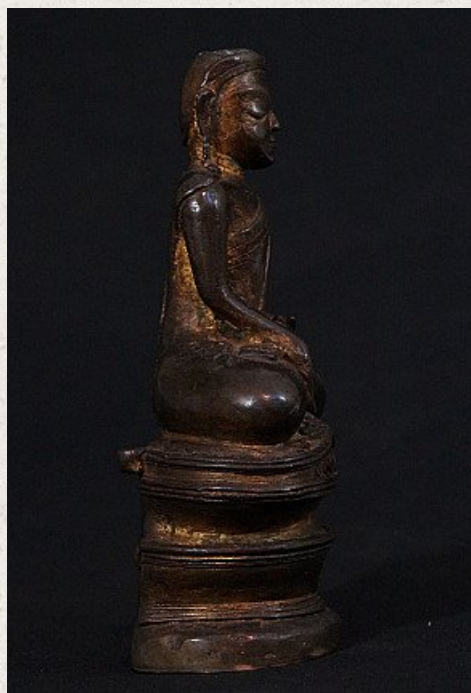

Antique Burmese Mon Buddha statue

- Material : bronze
- 21,5 cm high
- 10,5 cm wide
- Traces of original gilding can be found
- Mon style
- Bhumisparsha mudra
- 11-13th century
- Very special, statues in this style are very hard to find these days !
- Originating from Burma
- Nr: 2879-6

Asian art

Rielerweg 71-73

7416 ZB Deventer

The Netherlands

www.burmese-art.com

info@burmese-art.com

+31-6-22192241