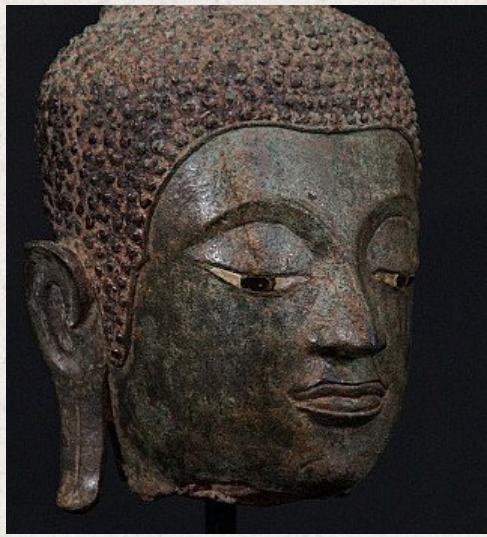

[See on website](#)