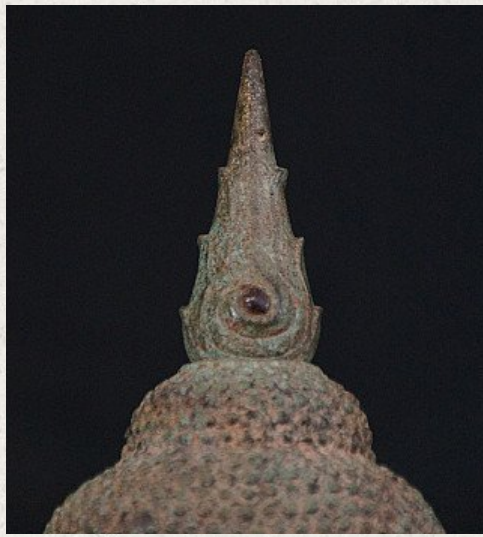

[See on website](#)