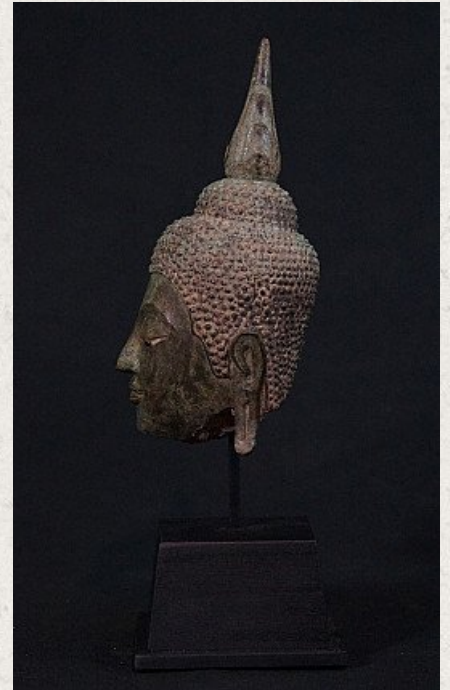

Antique Ayuthaya Buddha head

- Material : bronze
- 27,5 cm high
- Just the head is 18,5 cm high
- The base is 9 x 9 x 5,5 cm
- 17th century - Ayuthaya period
- With inlayed eyes
- Quite large and very high quality !
- Originating from Thailand
- Nr: 2879-5

Asian art

Rielerweg 71-73

7416 ZB Deventer

The Netherlands

www.burmese-art.com

info@burmese-art.com

+31-6-22192241