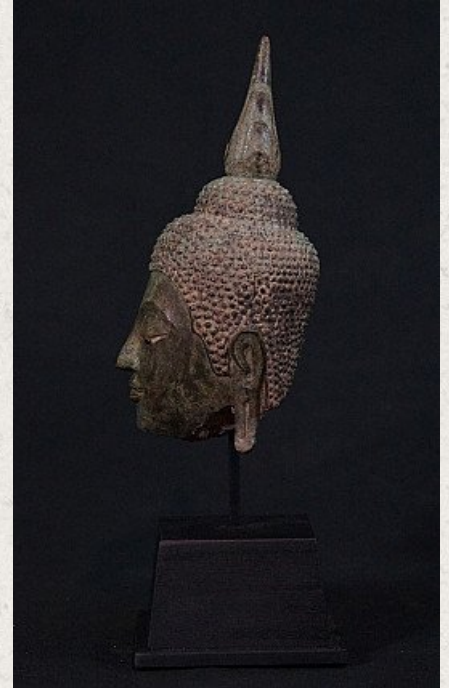

Antique Ayuthaya Buddha head

- Material : bronze
- 27,5 cm high
- Just the head is 18,5 cm high
- The base is 9 x 9 x 5,5 cm
- 17th century - Ayuthaya period
- With inlaid eyes
- Quite large and very high quality !
- Originating from Thailand
- Nr: 2879-5

Asian art

Rielerweg 71-73

7416 ZB Deventer

The Netherlands

www.burmese-art.com

info@burmese-art.com

+31-6-22192241