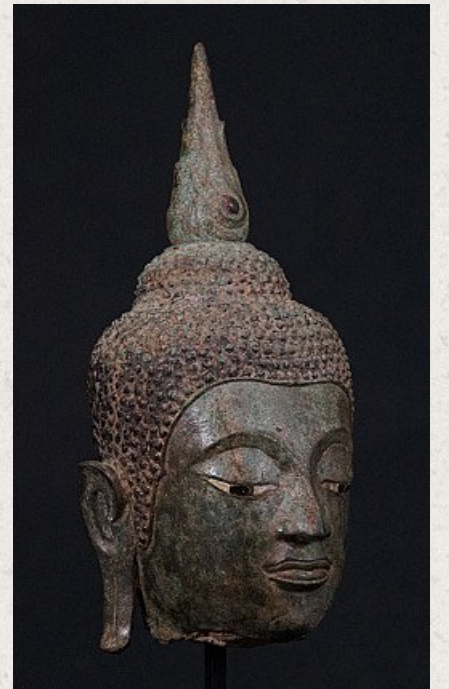

Antique Ayuthaya Buddha head

- Material : bronze
- 27,5 cm high
- Just the head is 18,5 cm high
- The base is 9 x 9 x 5,5 cm
- 17th century - Ayuthaya period
- With inlaid eyes
- Quite large and very high quality !
- Originating from Thailand
- Nr: 2879-5

Asian art

Rielerweg 71-73

7416 ZB Deventer

The Netherlands

www.burmese-art.com

info@burmese-art.com

+31-6-22192241