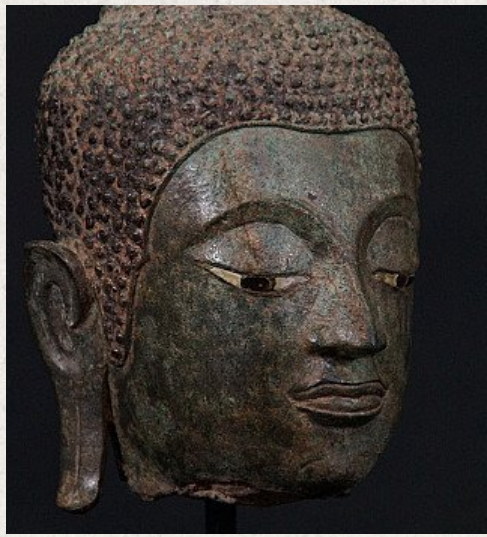

See on
website