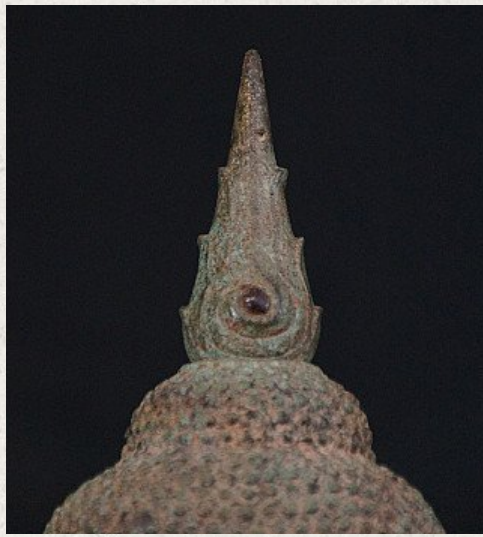

See on
website