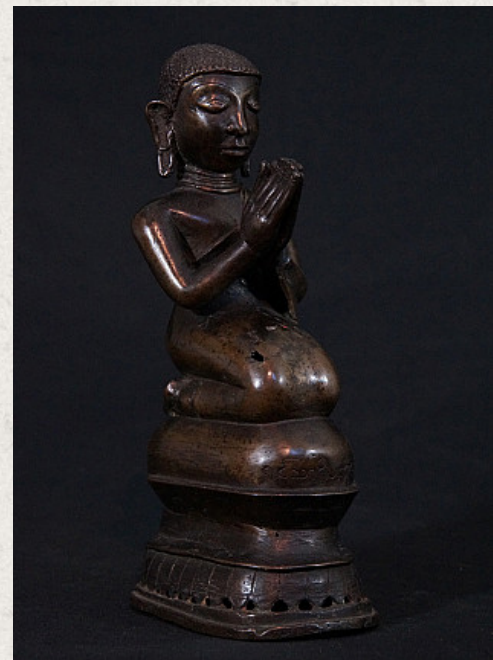

Antique Burmese monk statue

- Material : bronze
- 25 cm high
- Shan (Tai Yai) style
- Namaskara mudra
- 18th century
- With Burmese inscriptions in the base
- Originating from Burma
- Nr: 2879-2

Asian art

Rielerweg 71-73

7416 ZB Deventer

The Netherlands

www.burmese-art.com

info@burmese-art.com

+31-6-22192241