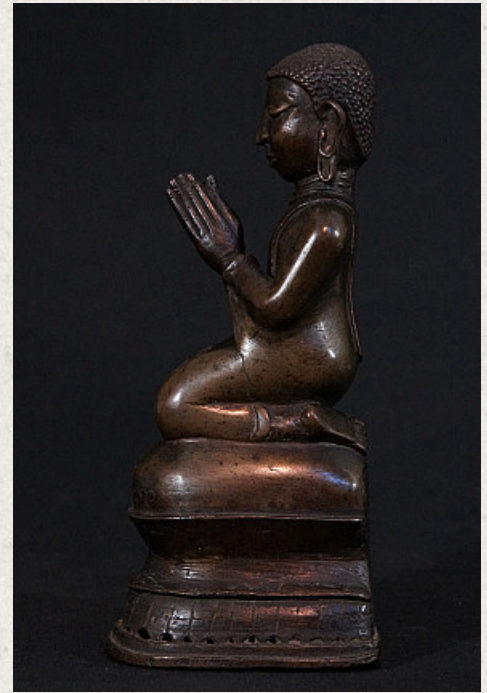

Antique Burmese monk statue

- Material : bronze
- 25 cm high
- Shan (Tai Yai) style
- Namaskara mudra
- 18th century
- With Burmese inscriptions in the base
- Originating from Burma
- Nr: 2879-2

Asian art

Rielerweg 71-73

7416 ZB Deventer

The Netherlands

www.burmese-art.com

info@burmese-art.com

+31-6-22192241