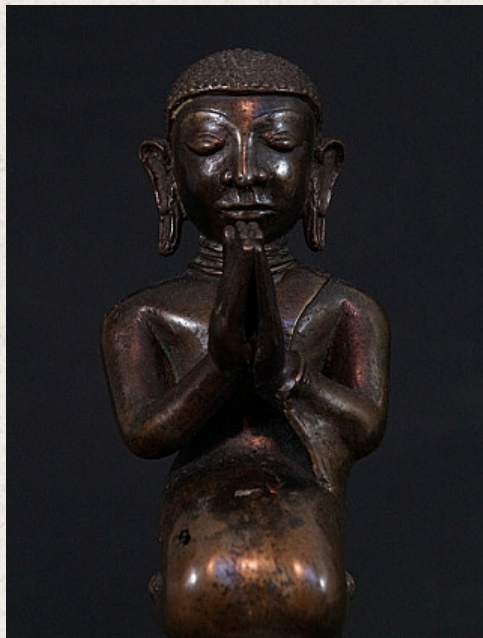

See on
website