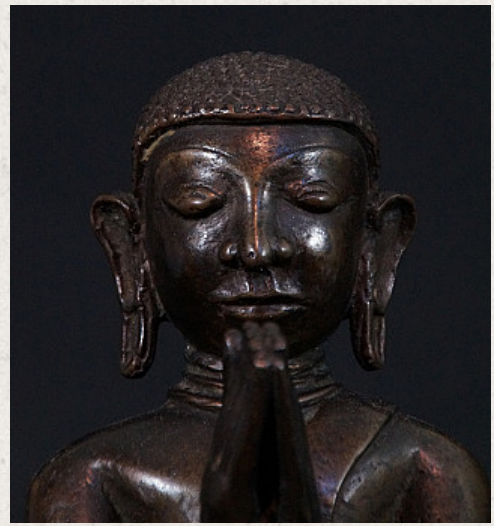

See on
website