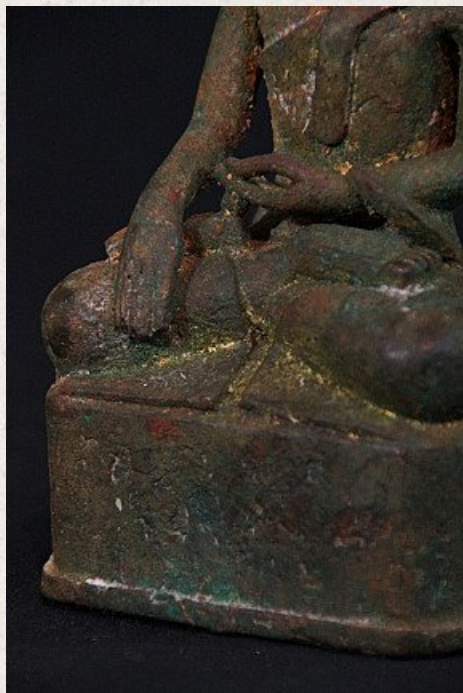

[See on website](#)