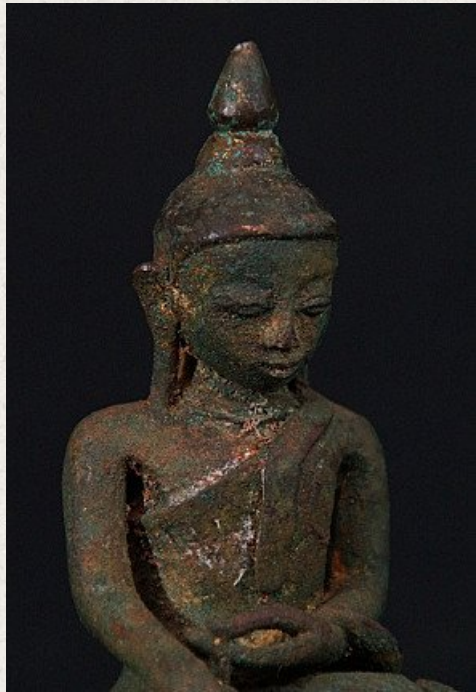

[See on website](#)