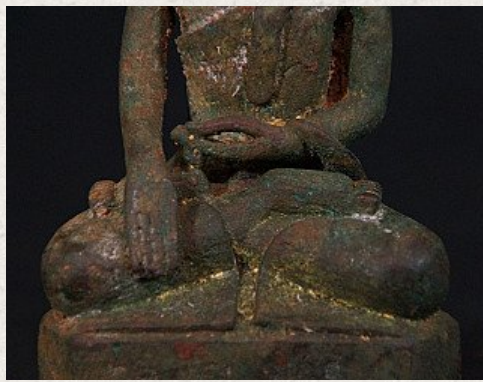

[See on website](#)