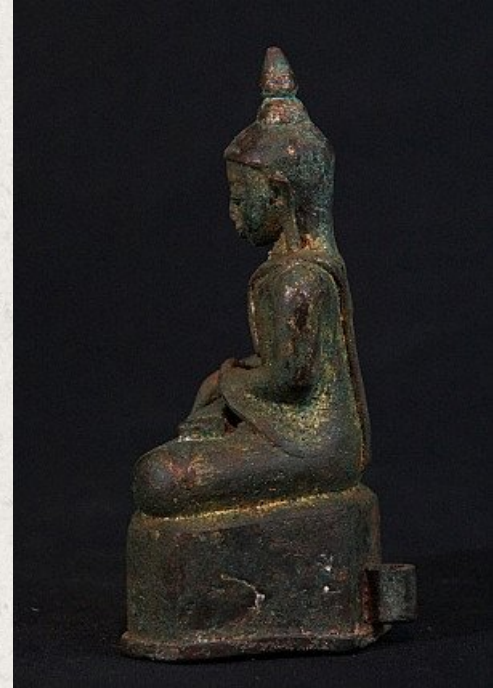

Antique bronze Buddha statue

- Material : bronze
- 16 cm high
- 8,5 cm wide
- Traces of original 24 krt. gold can be found
- Ava style
- Bhumisparsha mudra
- 17th century - possibly older
- Originating from Burma
- Nr: 2879-11

Asian art

Rielerweg 71-73

7416 ZB Deventer

The Netherlands

www.burmese-art.com

info@burmese-art.com

+31-6-22192241