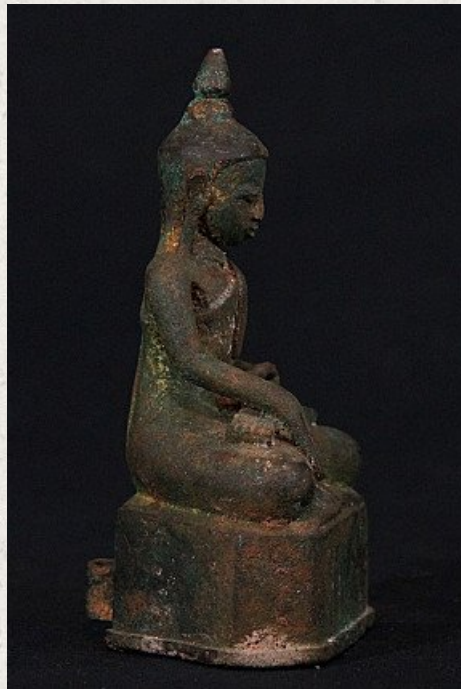

Antique bronze Buddha statue

- Material : bronze
- 16 cm high
- 8,5 cm wide
- Traces of original 24 krt. gold can be found
- Ava style
- Bhumisparsha mudra
- 17th century - possibly older
- Originating from Burma
- Nr: 2879-11

Asian art

Rielerweg 71-73

7416 ZB Deventer

The Netherlands

www.burmese-art.com

info@burmese-art.com

+31-6-22192241