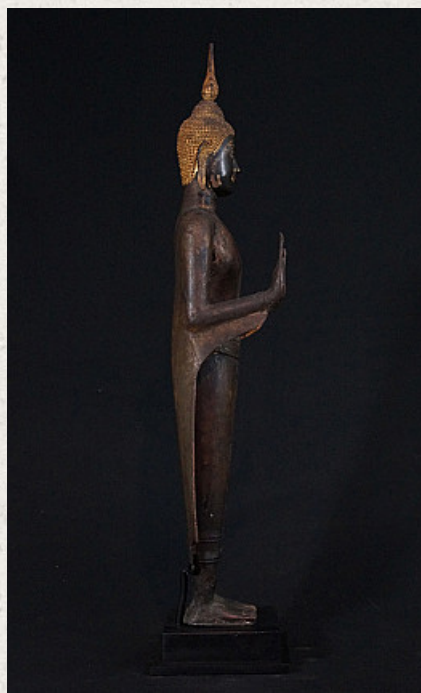

Large Ayutthaya Buddha statue

- Material : bronze
- 70,5 cm high
- The base is 15 x 15 x 4,5 cm
- With remains of the original 24 krt. gildings
- Abhaya mudra
- 17-18th century - Ayutthaya period
- With inlayed eyes
- A very high quality and special piece !
- Originating from Thailand
- Nr: 2879-10

Asian art

Rielerweg 71-73

7416 ZB Deventer

The Netherlands

www.burmese-art.com

info@burmese-art.com

+31-6-22192241