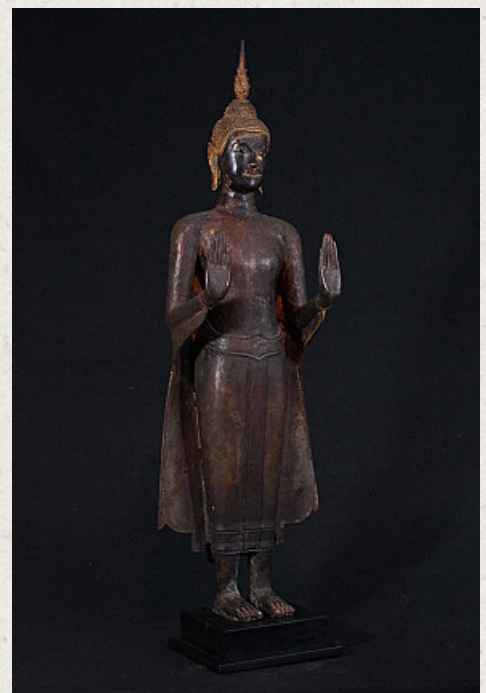

Large Ayutthaya Buddha statue

- Material : bronze
- 70,5 cm high
- The base is 15 x 15 x 4,5 cm
- With remains of the original 24 krt. gildings
- Abhaya mudra
- 17-18th century - Ayutthaya period
- With inlayed eyes
- A very high quality and special piece !
- Originating from Thailand
- Nr: 2879-10

Asian art

Rielerweg 71-73

7416 ZB Deventer

The Netherlands

www.burmese-art.com

info@burmese-art.com

+31-6-22192241