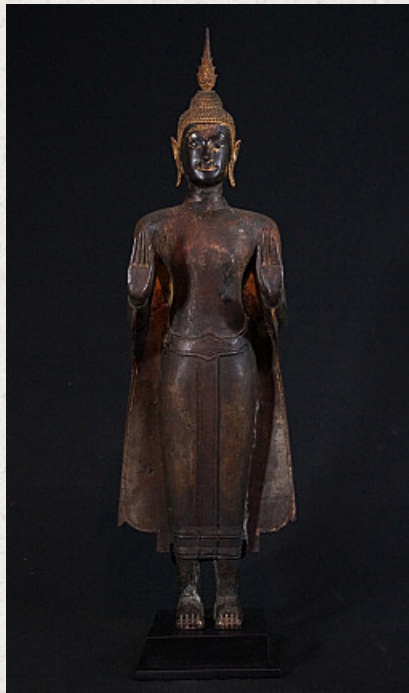

Large Ayutthaya Buddha statue

- Material : bronze
- 70,5 cm high
- The base is 15 x 15 x 4,5 cm
- With remains of the original 24 krt. gildings
- Abhaya mudra
- 17-18th century - Ayutthaya period
- With inlayed eyes
- A very high quality and special piece !
- Originating from Thailand
- Nr: 2879-10

Asian art

Rielerweg 71-73

7416 ZB Deventer

The Netherlands

www.burmese-art.com

info@burmese-art.com

+31-6-22192241