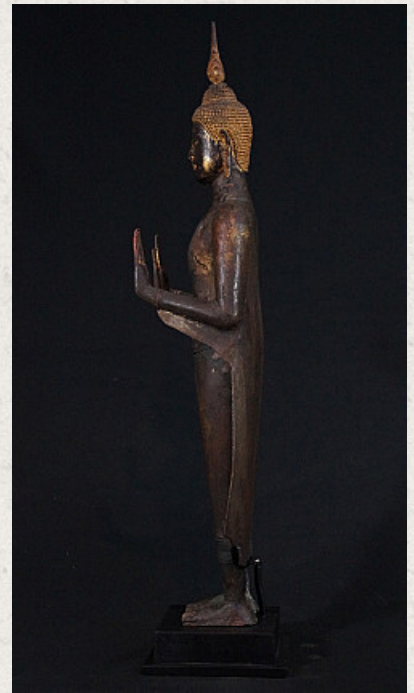

Large Ayutthaya Buddha statue

- Material : bronze
- 70,5 cm high
- The base is 15 x 15 x 4,5 cm
- With remains of the original 24 krt. gildings
- Abhaya mudra
- 17-18th century - Ayutthaya period
- With inlayed eyes
- A very high quality and special piece !
- Originating from Thailand
- Nr: 2879-10

Asian art

Rielerweg 71-73

7416 ZB Deventer

The Netherlands

www.burmese-art.com

info@burmese-art.com

+31-6-22192241