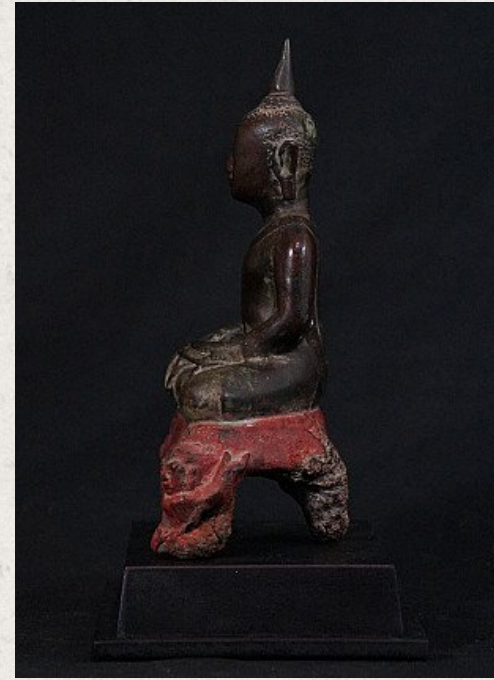

Thai Buddha statue - early Ayuthaya period

- Material : bronze
- 24 cm high
- Bronze is 20,5 cm high
- Base is 17,5 x 12,5 x 3,5 cm
- Bhumisparsha mudra
- 14-15th century - early ayuthaya period
- Note the demons climbing up the base
- Very special !
- Originating from Thailand
- Nr: 2879-1