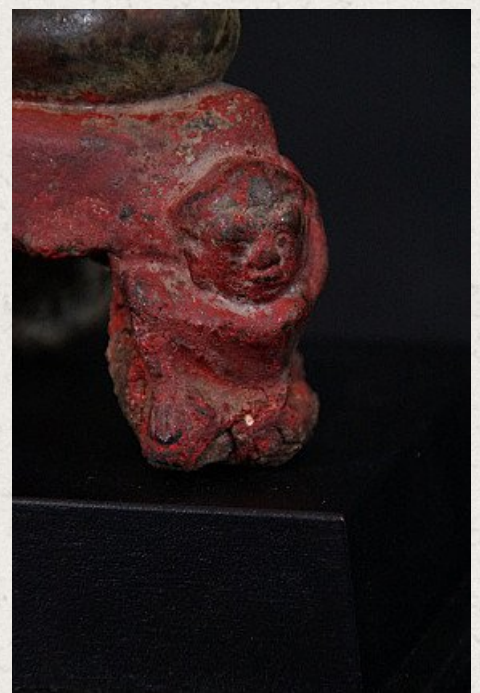

Thai Buddha statue - early Ayuthaya period

- Material : bronze
- 24 cm high
- Bronze is 20,5 cm high
- Base is 17,5 x 12,5 x 3,5 cm
- Bhumisparsha mudra
- 14-15th century - early ayuthaya period
- Note the demons climbing up the base
- Very special !
- Originating from Thailand
- Nr: 2879-1