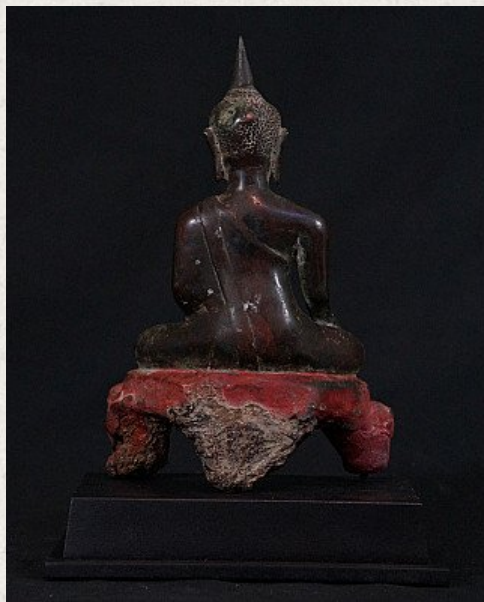

Thai Buddha statue - early Ayuthaya period

- Material : bronze
- 24 cm high
- Bronze is 20,5 cm high
- Base is 17,5 x 12,5 x 3,5 cm
- Bhumisparsha mudra
- 14-15th century - early ayuthaya period
- Note the demons climbing up the base
- Very special !
- Originating from Thailand
- Nr: 2879-1