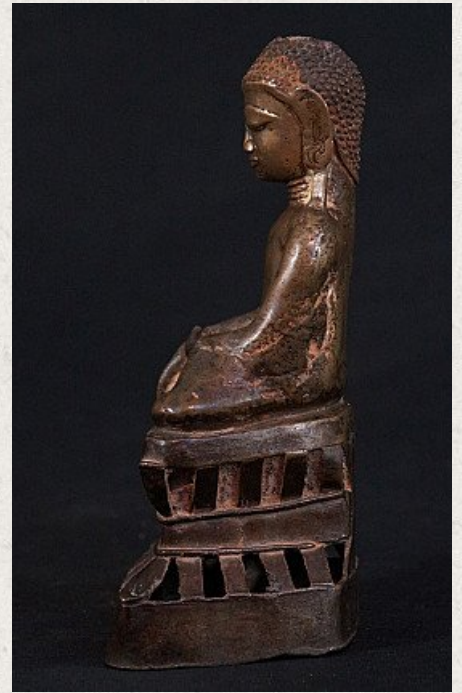

Antique Pinya Buddha statue

- Material : bronze
- 19 cm high
- 10,5 cm wide
- Bhumisparsha mudra
- 15th century - Pinya period
- Originating from Burma
- Nr: 2878-5
- Price : 1250 euro

Asian art

Rielerweg 71-73

7416 ZB Deventer

The Netherlands

www.burmese-art.com

info@burmese-art.com

+31-6-22192241