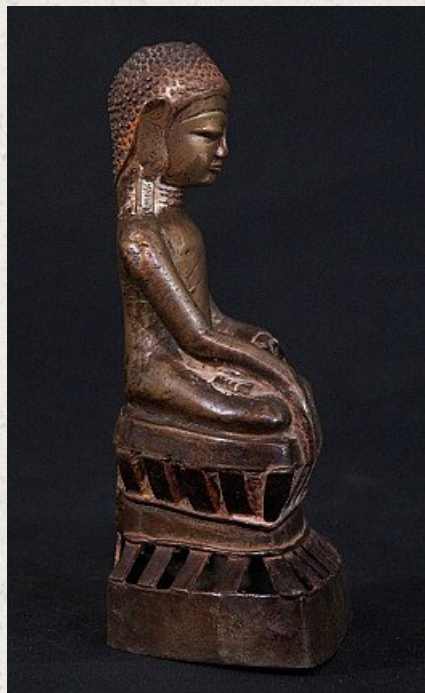

Antique Pinya Buddha statue

- Material : bronze
- 19 cm high
- 10,5 cm wide
- Bhumisparsha mudra
- 15th century - Pinya period
- Originating from Burma
- Nr: 2878-5
- Price : 1250 euro

Asian art

Rielerweg 71-73

7416 ZB Deventer

The Netherlands

www.burmese-art.com

info@burmese-art.com

+31-6-22192241