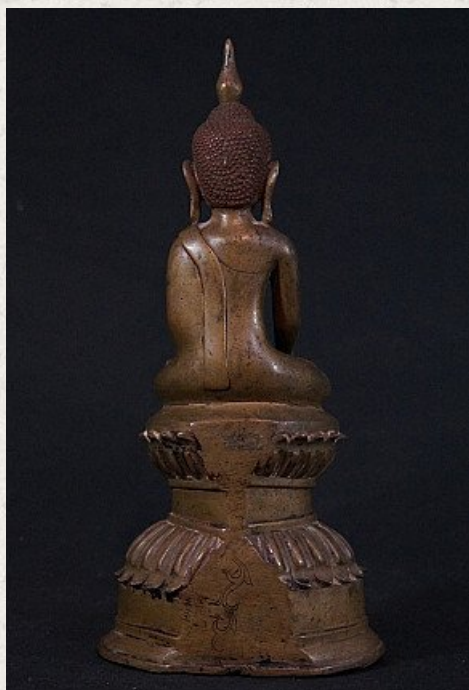

Antique Shan Buddha statue

- Material : bronze
- 31,5 cm high
- 14,5 cm wide
- Shan (Tai Yai) style
- Bhumisparsha mudra
- 18th century
- With a very nice patina !
- Originating from Burma
- Nr: 2878-2

Asian art

Rielerweg 71-73

7416 ZB Deventer

The Netherlands

www.burmese-art.com

info@burmese-art.com

+31-6-22192241