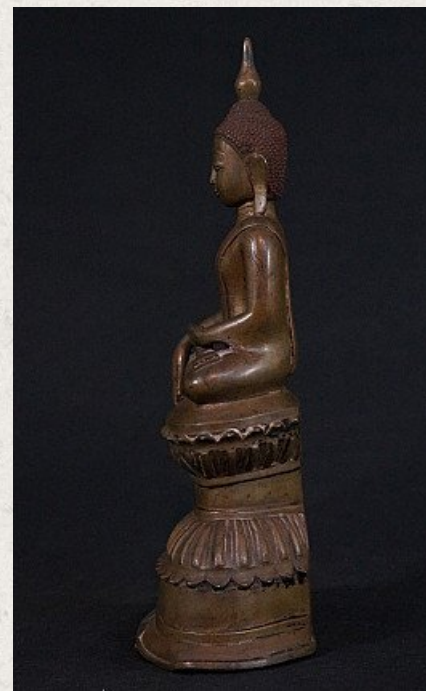

Antique Shan Buddha statue

- Material : bronze
- 31,5 cm high
- 14,5 cm wide
- Shan (Tai Yai) style
- Bhumisparsha mudra
- 18th century
- With a very nice patina !
- Originating from Burma
- Nr: 2878-2

Asian art

Rielerweg 71-73

7416 ZB Deventer

The Netherlands

www.burmese-art.com

info@burmese-art.com

+31-6-22192241