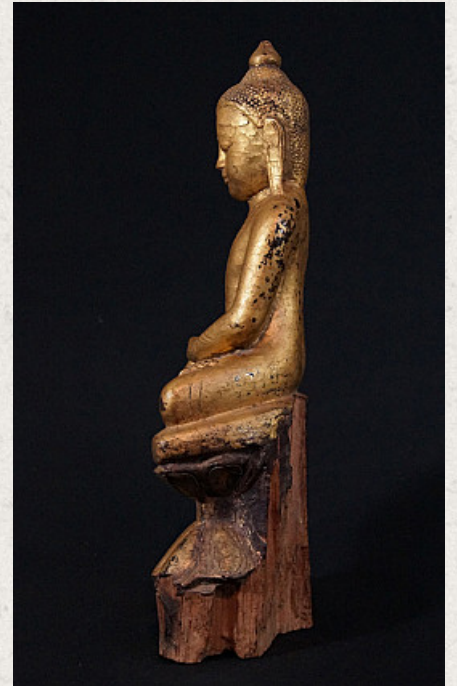

Antique Burmese Buddha statue

- Material : wood
- 46,5 cm high
- 20,5 cm wide
- Gilded with 24 krt. gold
- Shan (Tai Yai) style
- Bhumisparsha mudra
- 17-18th century
- Originating from Burma
- Nr: 2877

Asian art

Rielerweg 71-73

7416 ZB Deventer

The Netherlands

www.burmese-art.com

info@burmese-art.com

+31-6-22192241