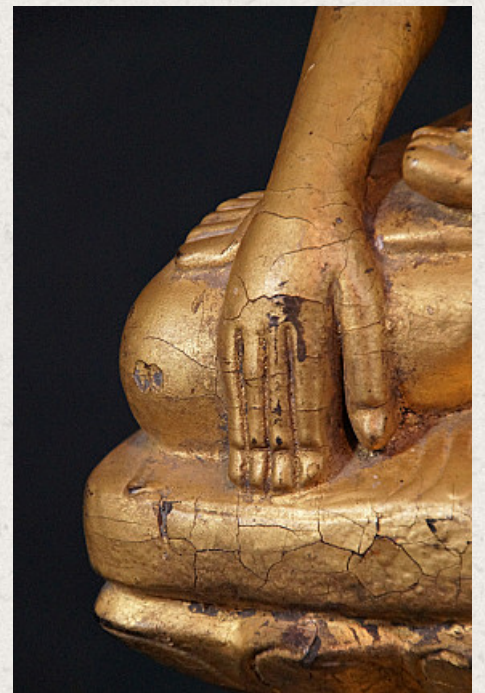

See on
website