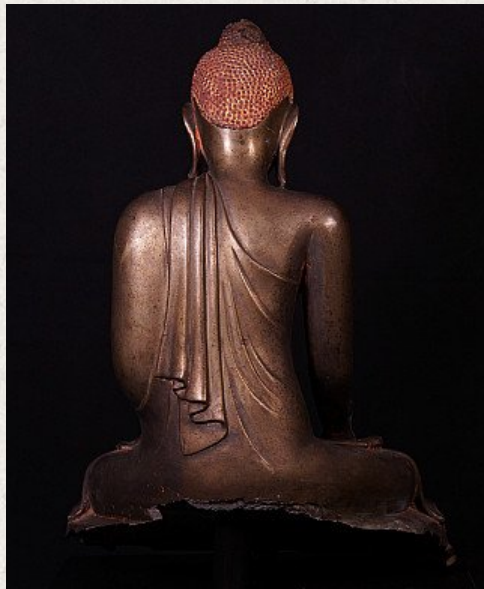

Antique bronze Mandalay Buddha statue

- Material : bronze
- 53 cm high
- Just the Buddha (without the base) is 43 cm high
- The base is 33 cm wide x 22 cm deep x 10 cm high
- Mandalay style
- Bhumisparsha mudra
- 19th century
- With a beautiful patina & expression !
- Originating from Burma
- Nr: 2876

Asian art

Rielerweg 71-73

7416 ZB Deventer

The Netherlands

www.burmese-art.com

info@burmese-art.com

+31-6-22192241