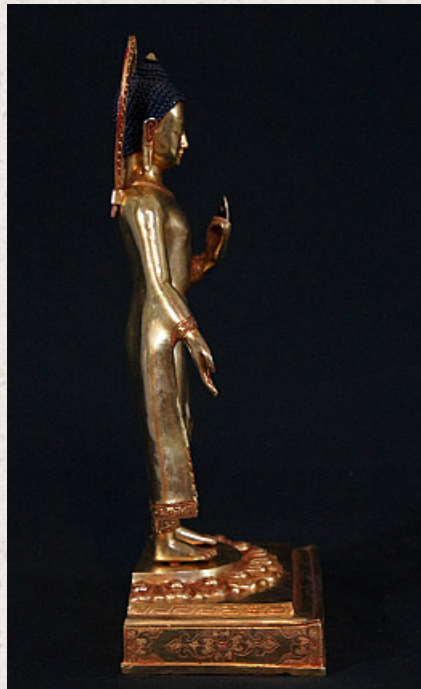

New Nepali Buddha statue

- Material : bronze
- 37 cm high
- 20 cm wide - 11,5 cm deep
- Fire gilded with 24 krt. gold
- 3 parts
- Very high quality !
- Originating from Nepal
- Nr: 2862-1
- Price : 1250 euro

Asian art

Rielerweg 71-73

7416 ZB Deventer

The Netherlands

www.burmese-art.com

info@burmese-art.com

+31-6-22192241