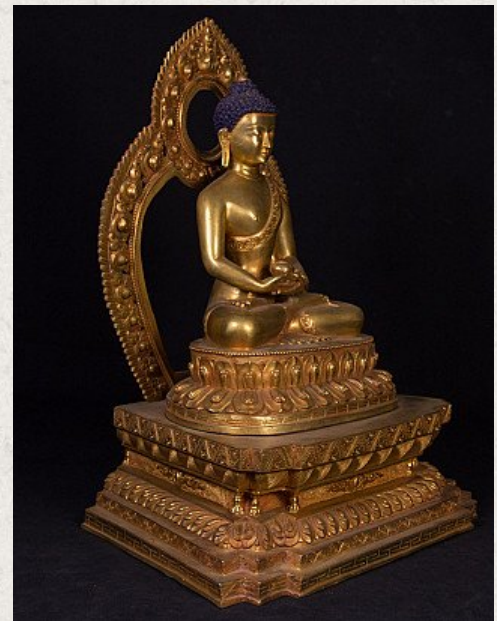

Newly made bronze Nepali Buddha statue

- Material : bronze
- 41,5 cm high
- 33 cm wide and 23 cm deep
- Fire gilded with 24 krt. gold
- Dhyana mudra
- 3 parts
- Made in the highest quality !
- Originating from Nepal
- Nr: 2858-3

Asian art

Rielerweg 71-73

7416 ZB Deventer

The Netherlands

www.burmese-art.com

info@burmese-art.com

+31-6-22192241