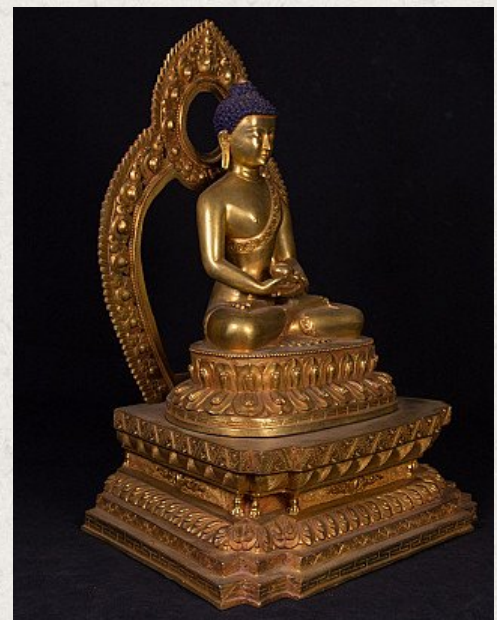

Newly made bronze Nepali Buddha statue

- Material : bronze
- 41,5 cm high
- 33 cm wide and 23 cm deep
- Fire gilded with 24 krt. gold
- Dhyana mudra
- 3 parts
- Made in the highest quality !
- Originating from Nepal
- Nr: 2858-3

Asian art

Rielerweg 71-73

7416 ZB Deventer

The Netherlands

www.burmese-art.com

info@burmese-art.com

+31-6-22192241