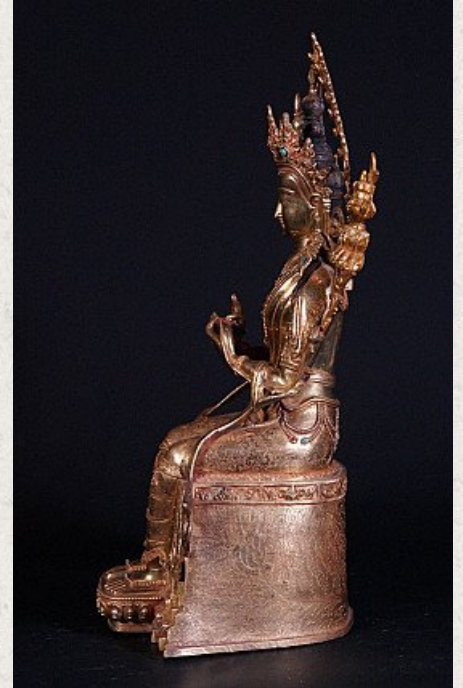

High quality Nepali Maitreya Buddha statue

- Material: Copper
- 42,5 cm high
- 20 cm wide
- Fire gilded with 24 krt. gold
- Dharmachakra mudra
- Inlaid with real gem stones
- Very high quality !
- Originating from Nepal
- Nr: 2857

Asian art

Rielerweg 71-73

7416 ZB Deventer

The Netherlands

www.burmese-art.com

info@burmese-art.com

+31-6-22192241