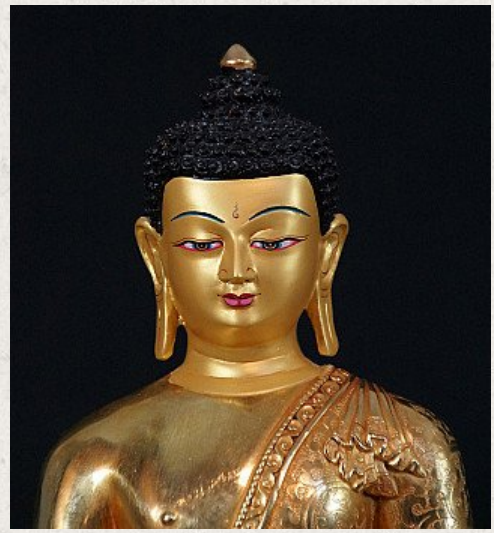

[See on website](#)