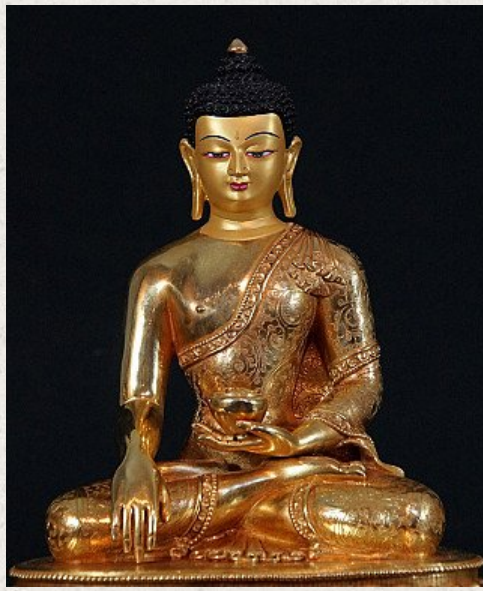

[See on website](#)