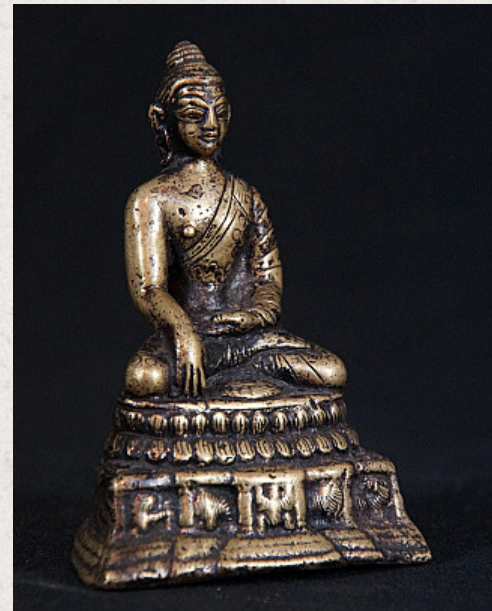

Antique Nepali Buddha statue

- Material : bronze
- 9 cm high
- 7 cm wide
- Bhumisparsha mudra
- 19th century
- Originating from Nepal
- Nr: 2854-9

Asian art

Rielerweg 71-73

7416 ZB Deventer

The Netherlands

www.burmese-art.com

info@burmese-art.com

+31-6-22192241