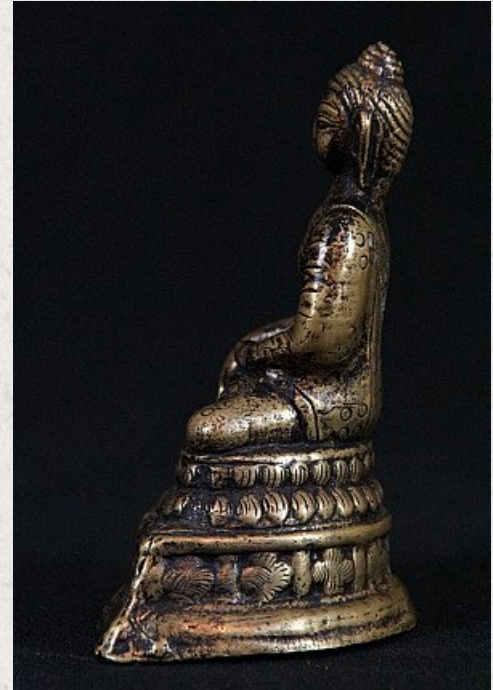

Antique Nepali Buddha statue

- Material : bronze
- 9 cm high
- 7 cm wide
- Bhumisparsha mudra
- 19th century
- Originating from Nepal
- Nr: 2854-9

Asian art

Rielerweg 71-73

7416 ZB Deventer

The Netherlands

www.burmese-art.com

info@burmese-art.com

+31-6-22192241