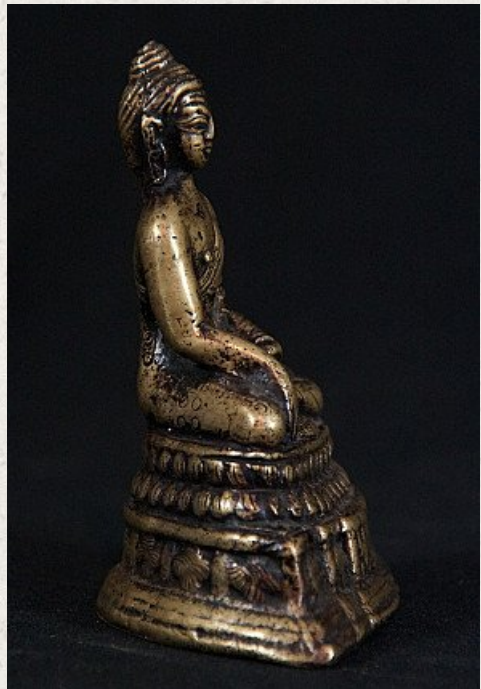

Antique Nepali Buddha statue

- Material : bronze
- 9 cm high
- 7 cm wide
- Bhumisparsha mudra
- 19th century
- Originating from Nepal
- Nr: 2854-9

Asian art

Rielerweg 71-73

7416 ZB Deventer

The Netherlands

www.burmese-art.com

info@burmese-art.com

+31-6-22192241