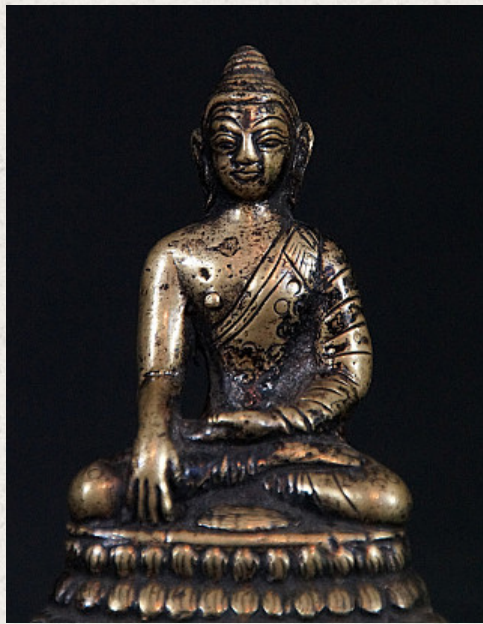

See on website