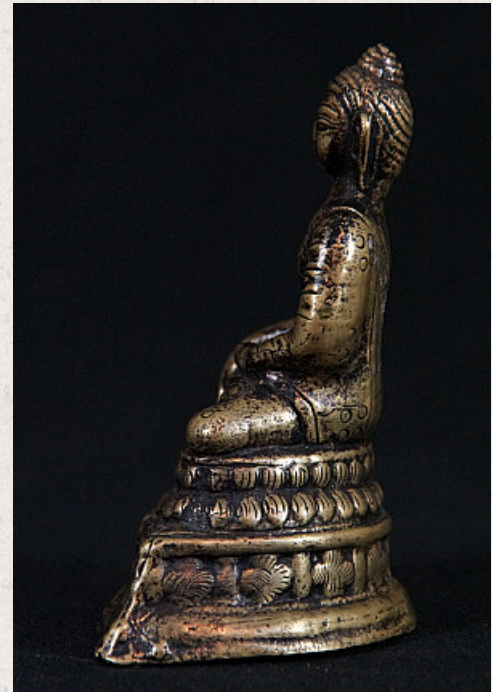

Antique Nepali Buddha statue

- Material : bronze
- 9 cm high
- 7 cm wide
- Bhumisparsha mudra
- 19th century
- Originating from Nepal
- Nr: 2854-9

Asian art

Rielerweg 71-73

7416 ZB Deventer

The Netherlands

www.burmese-art.com

info@burmese-art.com

+31-6-22192241