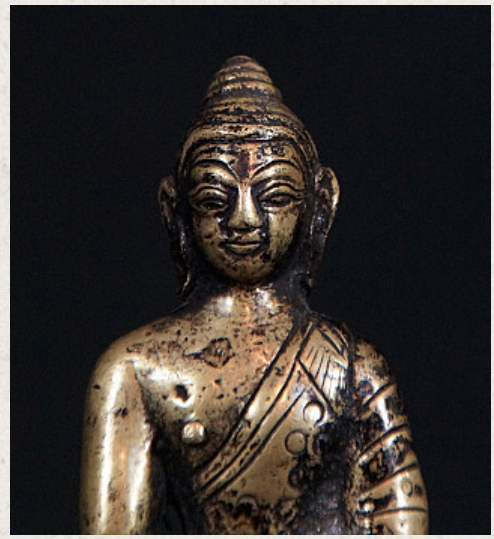

See on website