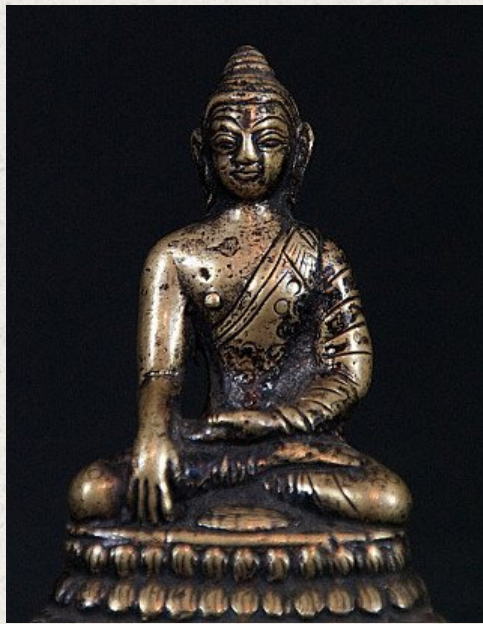

[See on website](#)