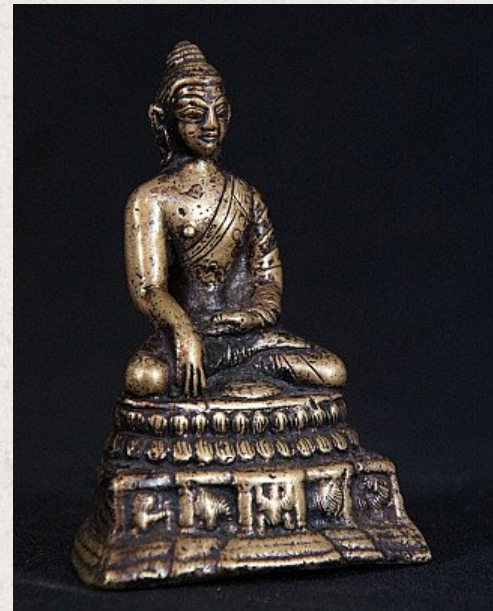

Antique Nepali Buddha statue

- Material : bronze
- 9 cm high
- 7 cm wide
- Bhumisparsha mudra
- 19th century
- Originating from Nepal
- Nr: 2854-9

Asian art

Rielerweg 71-73

7416 ZB Deventer

The Netherlands

www.burmese-art.com

info@burmese-art.com

+31-6-22192241