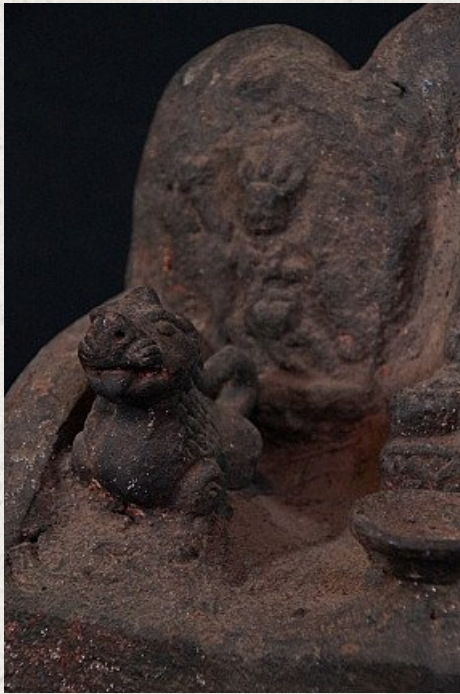

[See on website](#)