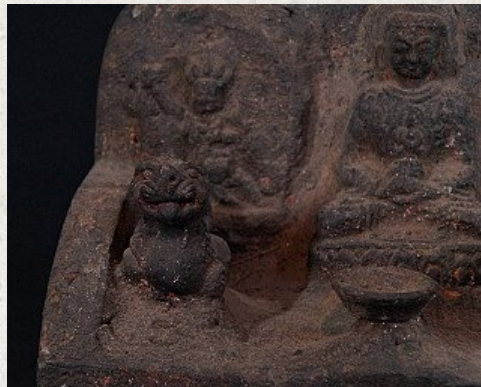

Old Buddha Shrine

- Material : wood
- 23 cm high
- 28 cm wide - 16 cm deep
- Bhumisparsha mudra
- Middle 20th century
- Originating from Nepal
- Nr: 2853-6

Asian art

Rielerweg 71-73

7416 ZB Deventer

The Netherlands

www.burmese-art.com

info@burmese-art.com

+31-6-22192241