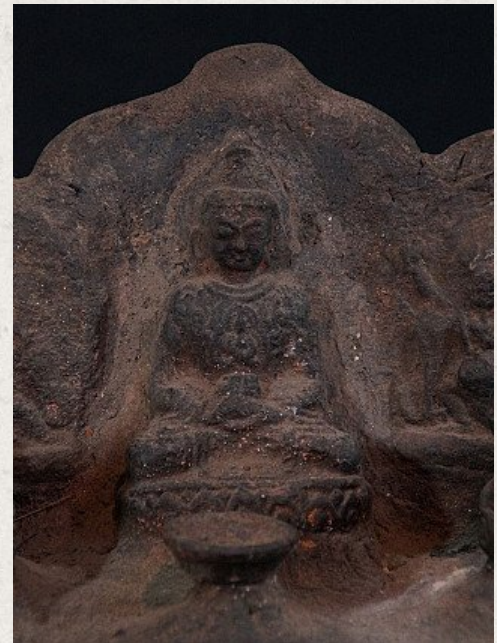

Old Buddha Shrine

- Material : wood
- 23 cm high
- 28 cm wide - 16 cm deep
- Bhumisparsha mudra
- Middle 20th century
- Originating from Nepal
- Nr: 2853-6

Asian art

Rielerweg 71-73

7416 ZB Deventer

The Netherlands

www.burmese-art.com

info@burmese-art.com

+31-6-22192241