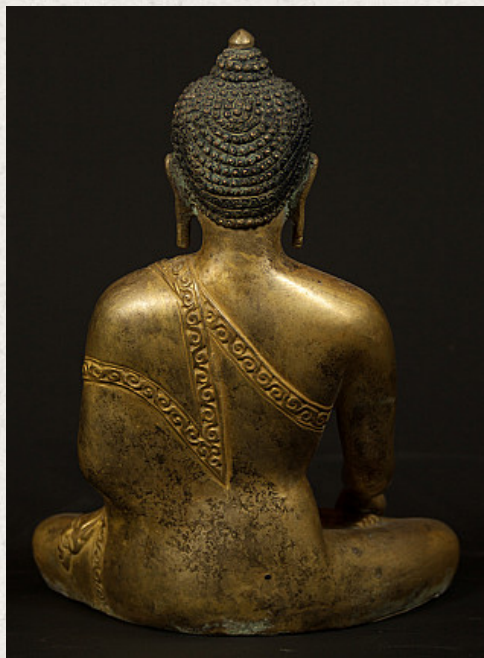

Old Nepali Buddha statue

- Material : bronze
- 18 cm high
- 13,5 cm wide and 8 cm deep
- Fire gilded with 24 krt. gold
- Bhumisparsha mudra
- Early 20th century
- Originating from Nepal
- Nr. 2850-5

Asian art

Rielerweg 71-73

7416 ZB Deventer

The Netherlands

www.burmese-art.com

info@burmese-art.com

+31-6-22192241