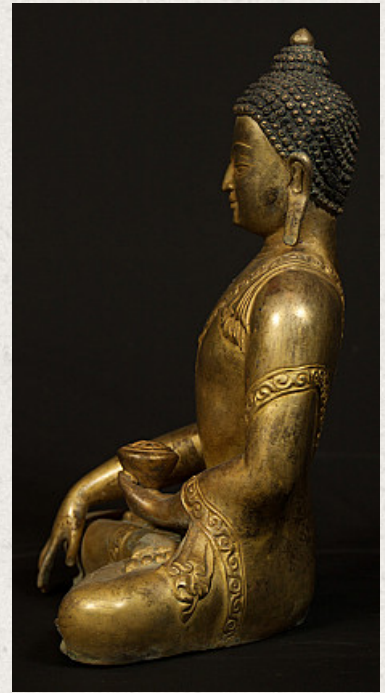

Old Nepali Buddha statue

- Material : bronze
- 18 cm high
- 13,5 cm wide and 8 cm deep
- Fire gilded with 24 krt. gold
- Bhumisparsha mudra
- Early 20th century
- Originating from Nepal
- Nr. 2850-5

Asian art

Rielerweg 71-73

7416 ZB Deventer

The Netherlands

www.burmese-art.com

info@burmese-art.com

+31-6-22192241