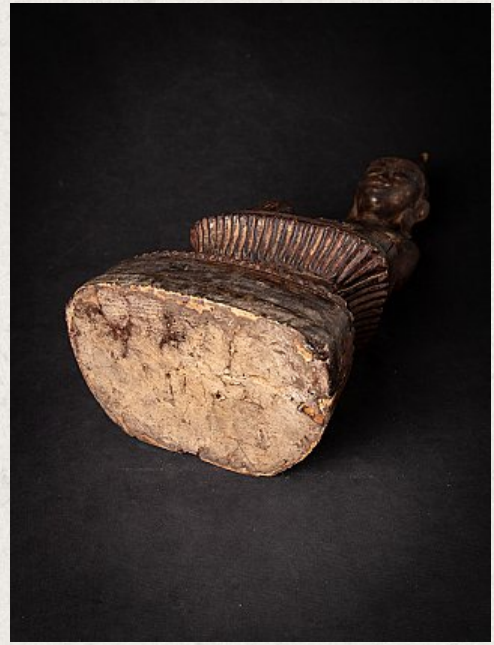

[See on website](#)