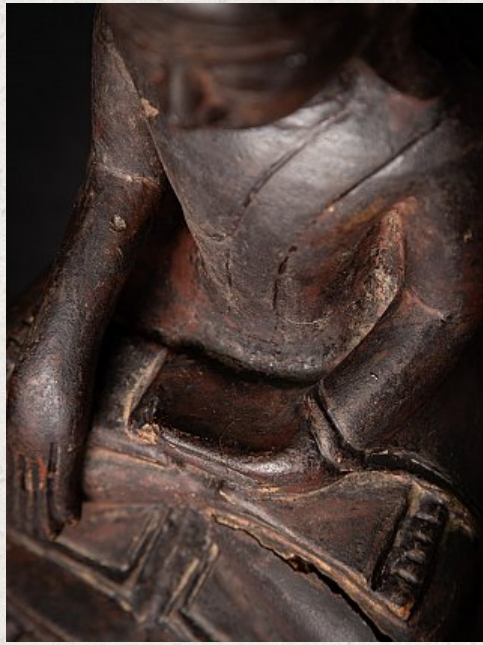

[See on website](#)