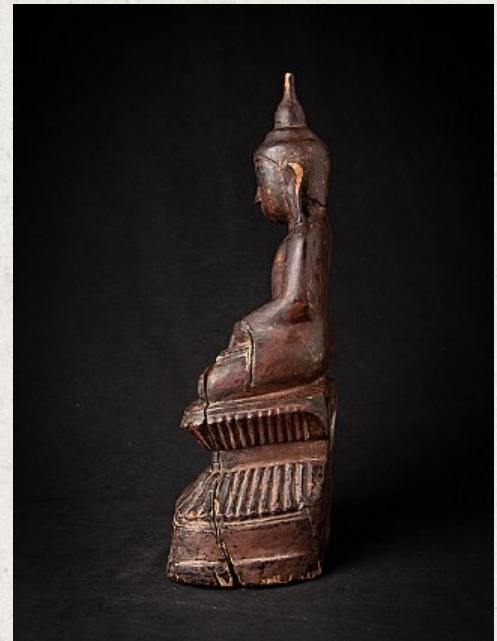

Antique wooden Burmese Shan Buddha

- Material : wood
- 45,7 cm high
- 21 cm wide and 14,2 cm deep
- With traces of 24 krt. gilding
- Shan (Tai Yai) style
- Bhumisparsha mudra
- 18th century
- Originating from Burma
- Nr: 2849-9
- Price : 950 euro

Asian art

Rielerweg 71-73

7416 ZB Deventer

The Netherlands

burmese-art.com

info@burmese-art.com

+31-6-22192241