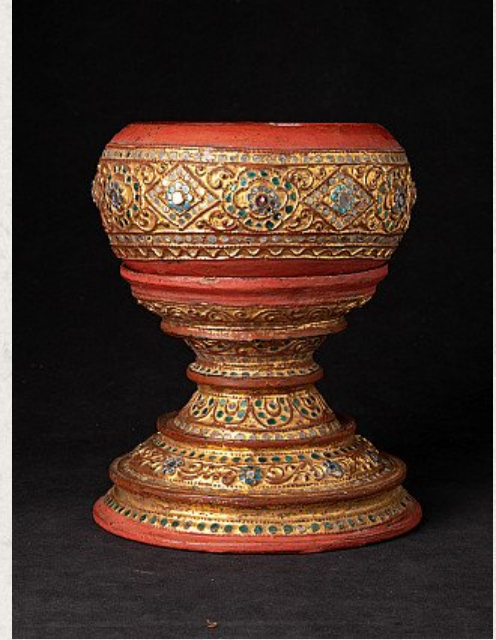

Antique Burmese offering vessel

- Material : lacquerware
- 27,5 cm high
- 20 cm diameter
- Gilded with 24 krt. gold
- 19th century
- Made from a bamboo base
- Originating from Burma
- Nr. 2835-6

Asian art

Rielerweg 71-73

7416 ZB Deventer

The Netherlands

www.burmese-art.com

info@burmese-art.com

+31-6-22192241