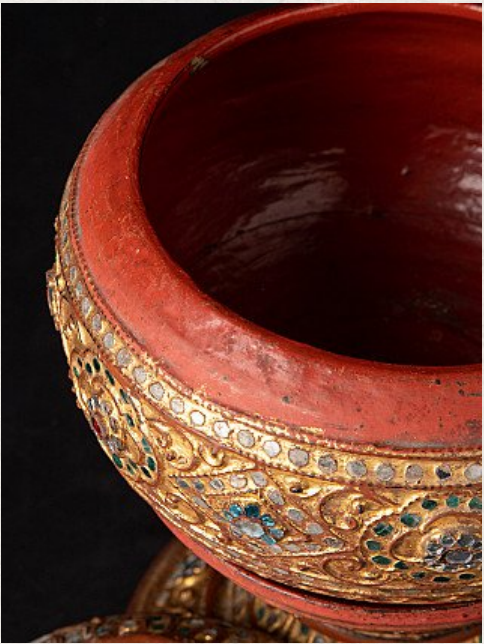

[See on website](#)