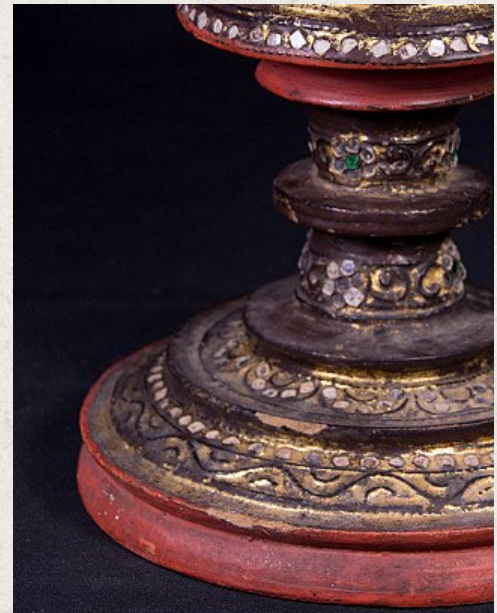

Antique Burmese offering vessel

- Material : wood
- 50 cm high
- 18 cm diameter
- Gilded with 24 krt. gold
- Mandalay style
- 19th century
- Originating from Burma
- Nr. 2835-5

Asian art

Rielerweg 71-73

7416 ZB Deventer

The Netherlands

www.burmese-art.com

info@burmese-art.com

+31-6-22192241