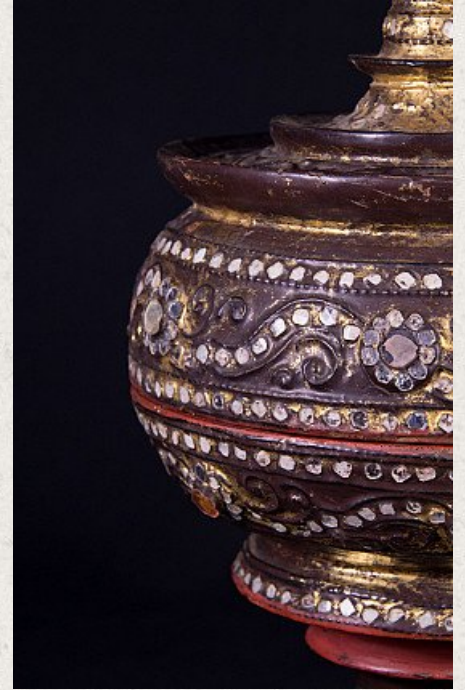

Antique Burmese offering vessel

- Material : wood
- 50 cm high
- 18 cm diameter
- Gilded with 24 krt. gold
- Mandalay style
- 19th century
- Originating from Burma
- Nr. 2835-5

Asian art

Rielerweg 71-73

7416 ZB Deventer

The Netherlands

www.burmese-art.com

info@burmese-art.com

+31-6-22192241