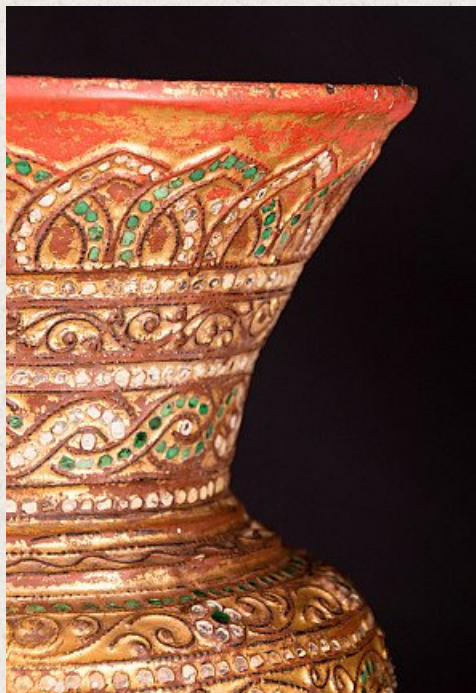

Antique Burmese Vase

- Material : lacquerware
- 29,5 cm high
- 21,5 cm diameter
- Gilded with 24 krt. gold
- Mandalay style
- 19th century
- Originating from Burma
- Nr. 2835-2

Asian art

Rielerweg 71-73

7416 ZB Deventer

The Netherlands

www.burmese-art.com

info@burmese-art.com

+31-6-22192241