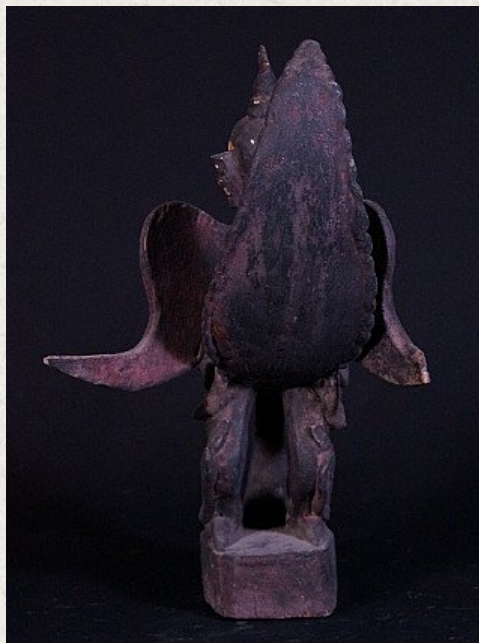

Antique Kinnari statue

- Material : wood
- 34 cm high
- 19th century
- Originating from Burma
- Nr: 2834-1

Asian art

Rielerweg 71-73

7416 ZB Deventer

The Netherlands

www.burmese-art.com

info@burmese-art.com

+31-6-22192241