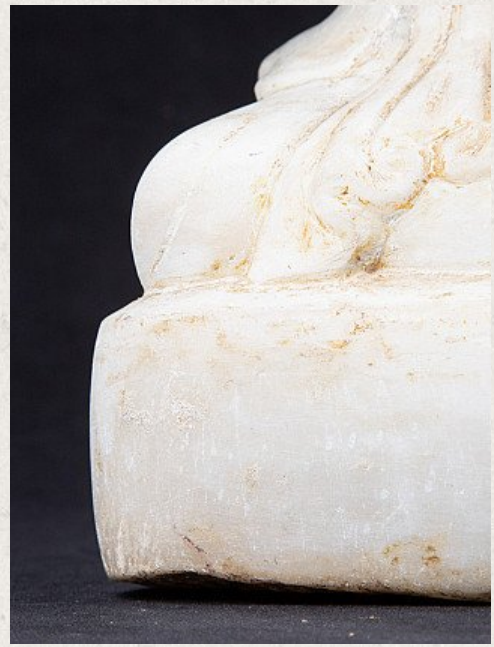

[See on website](#)