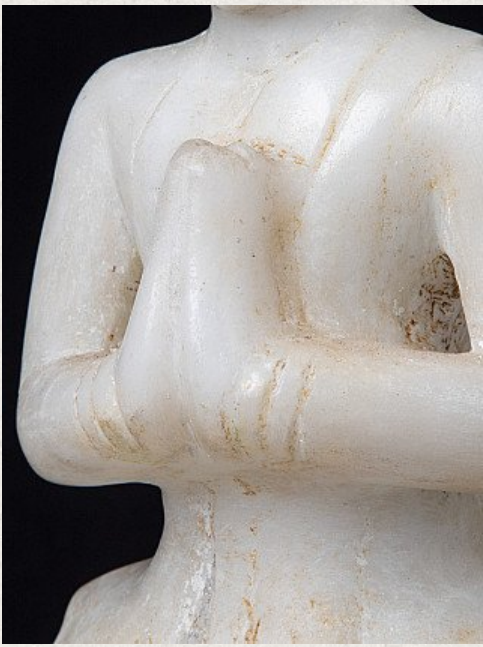

[See on website](#)