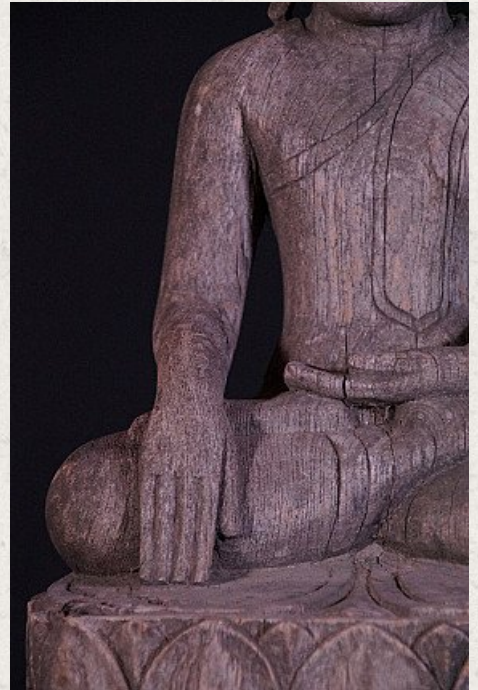

See on website