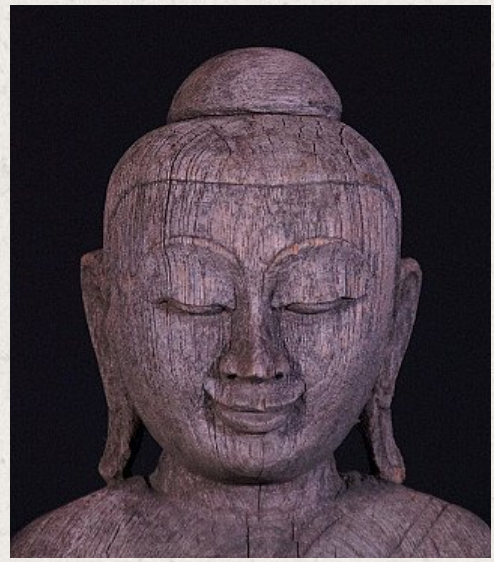

See on website