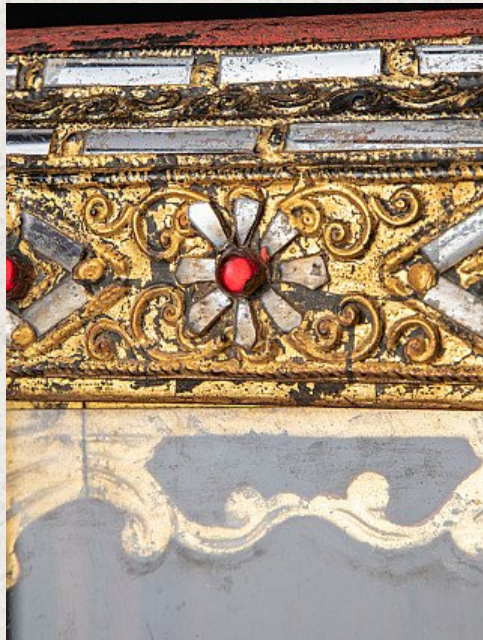

[See on website](#)