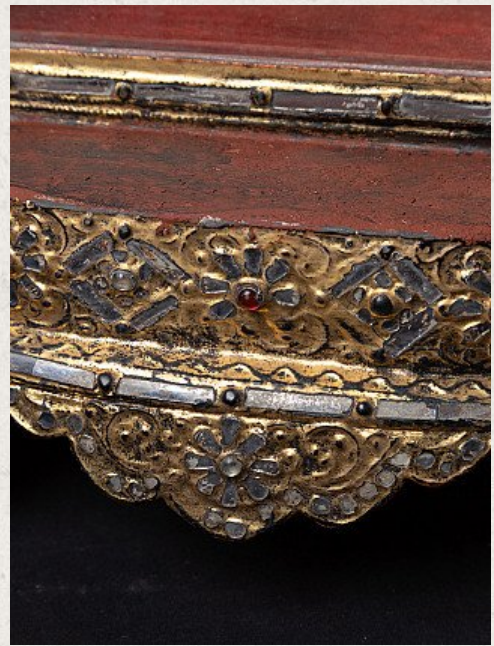

[See on website](#)