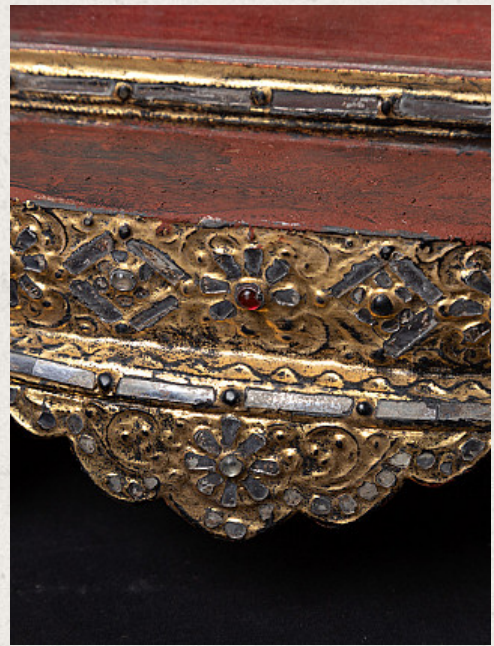

See on
website