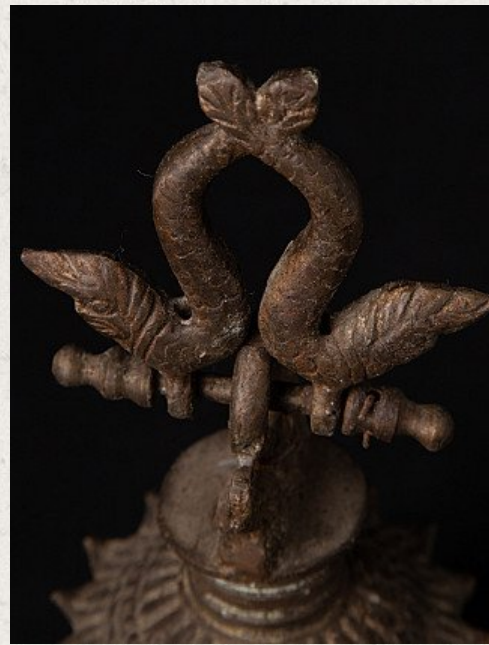

See on website