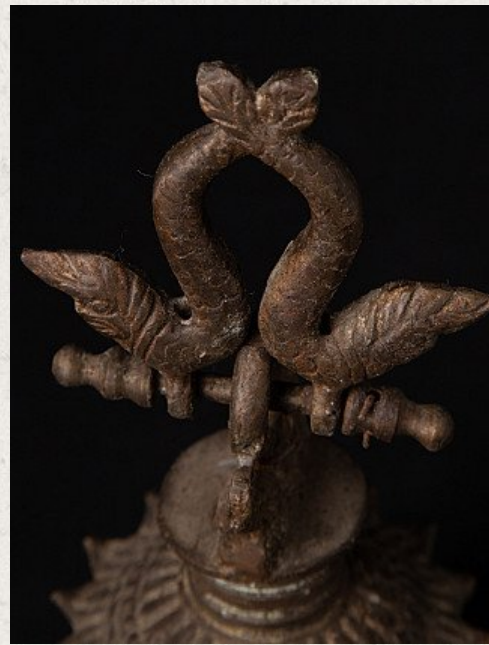

[See on website](#)