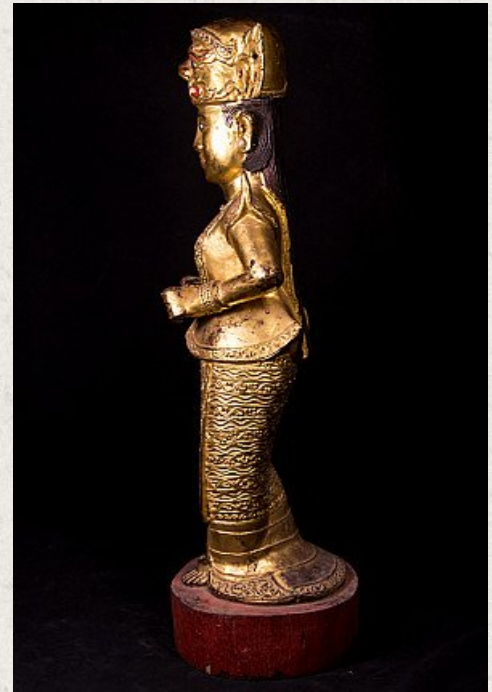

Antique Burmese Nat statue

- Material : wood
- 69 cm high
- 22,5 cm wide and 21 cm deep
- Gilded with 24 krt. gold
- 19th century
- Originating from Burma
- Nr: 2824-15

Asian art

Rielerweg 71-73

7416 ZB Deventer

The Netherlands

www.burmese-art.com

info@burmese-art.com

+31-6-22192241