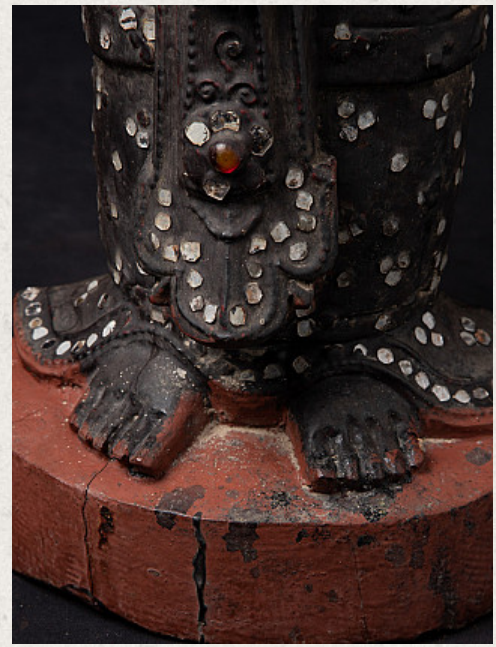

See on
website