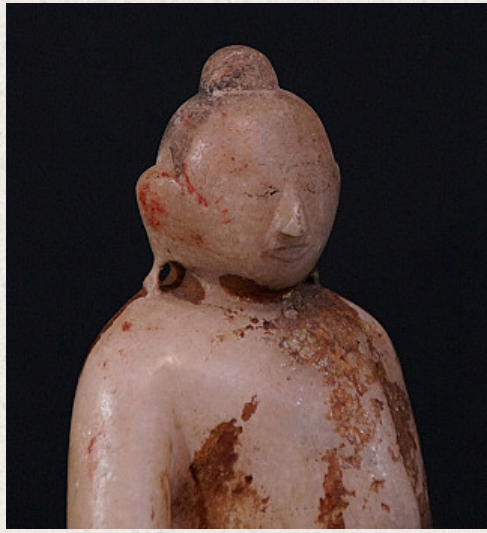

[See on website](#)