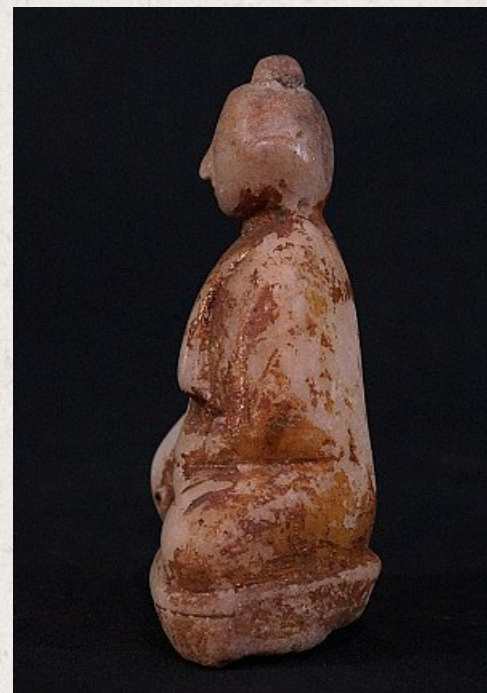

Antique marble Buddha statue

- Material : marble
- 15 cm high
- 11,5 cm wide
- Mandalay style
- Bhumisparsha mudra
- 19th century
- Originating from Burma
- Nr. 2820-6

Asian art

Rielerweg 71-73

7416 ZB Deventer

The Netherlands

www.burmese-art.com

info@burmese-art.com

+31-6-22192241