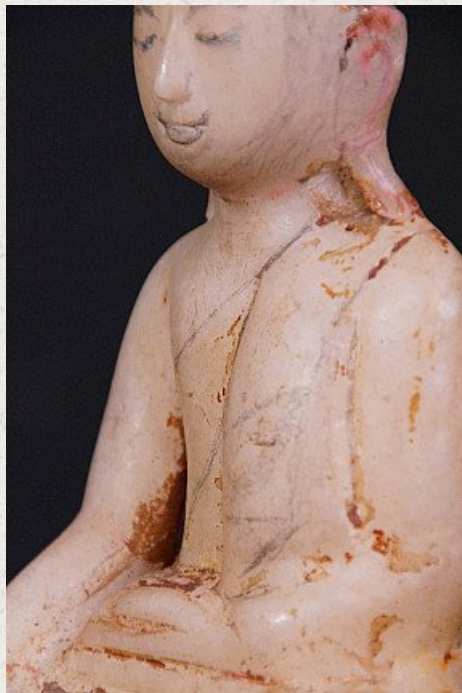

[See on website](#)