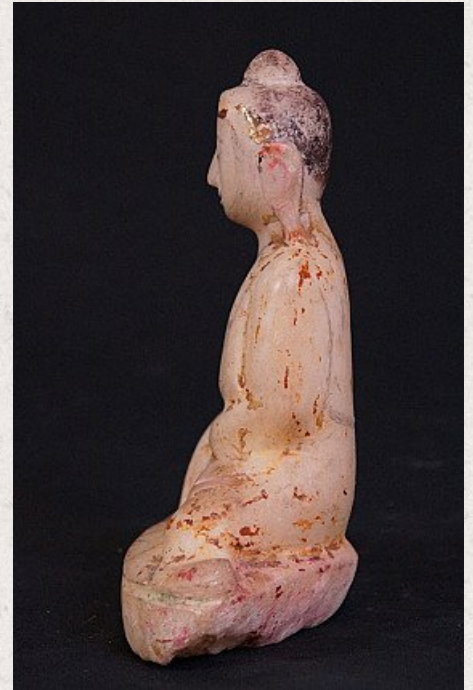

Antique Mandalay Buddha statue

- Material : marble
- 18,5 cm high
- 17 cm wide
- With traces of the original lacquer and gildings
- Mandalay style
- Bhumisparsha mudra
- 19th century
- Originating from Burma
- Nr: 2820-5

Asian art

Rielerweg 71-73

7416 ZB Deventer

The Netherlands

www.burmese-art.com

info@burmese-art.com

+31-6-22192241