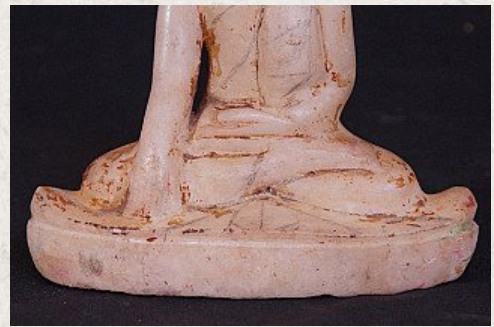

[See on website](#)