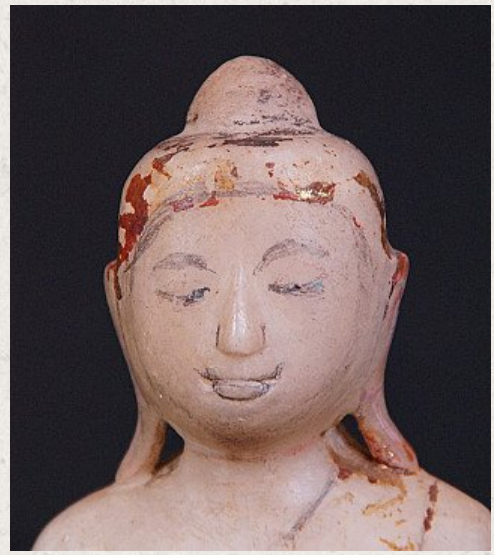

[See on website](#)