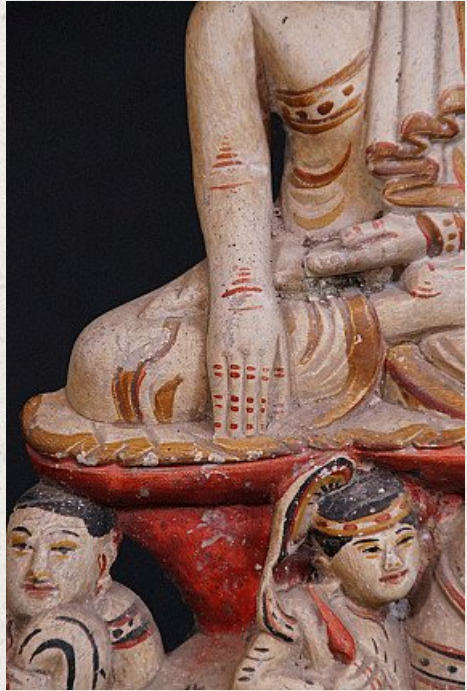

[See on website](#)