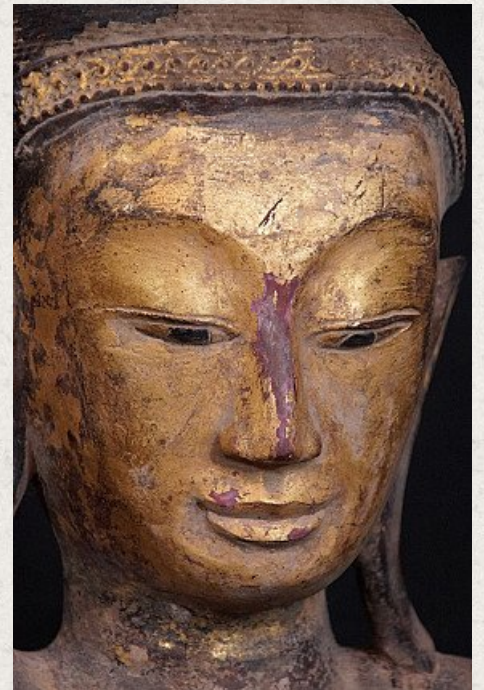

Antique Buddha head

- Material : lacquerware
- 29 cm high
- 20,5 cm wide
- Gilded with 24 krt. gold
- Mandalay style
- 19th century
- Comes originally from a reclining Buddha statue
- Originating from Burma
- Nr: 2820-3

Asian art

Rielerweg 71-73

7416 ZB Deventer

The Netherlands

www.burmese-art.com

info@burmese-art.com

+31-6-22192241