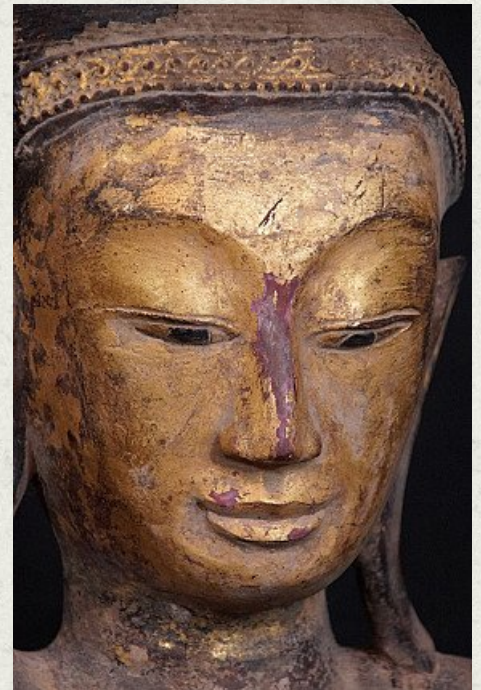

Antique Buddha head

- Material : lacquerware
- 29 cm high
- 20,5 cm wide
- Gilded with 24 krt. gold
- Mandalay style
- 19th century
- Comes originally from a reclining Buddha statue
- Originating from Burma
- Nr: 2820-3

Asian art

Rielerweg 71-73

7416 ZB Deventer

The Netherlands

www.burmese-art.com

info@burmese-art.com

+31-6-22192241