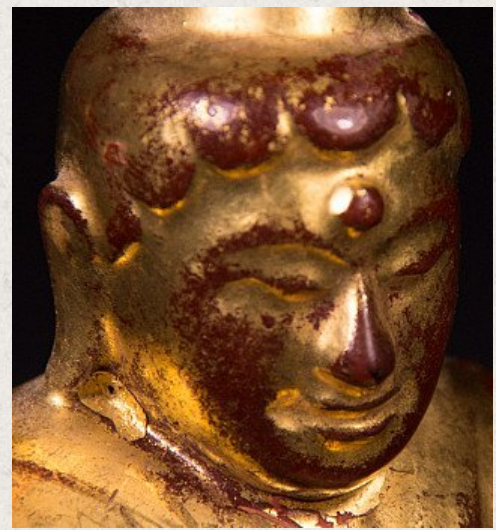

See on
website