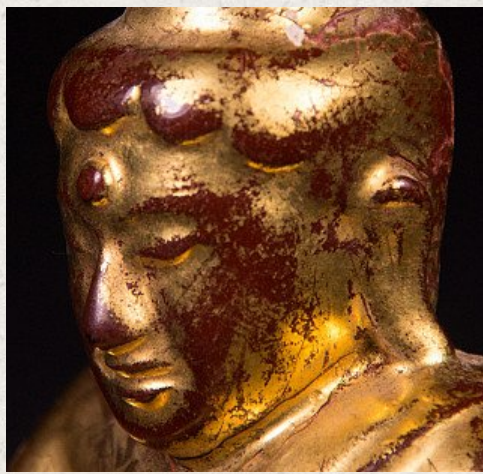

See on
website