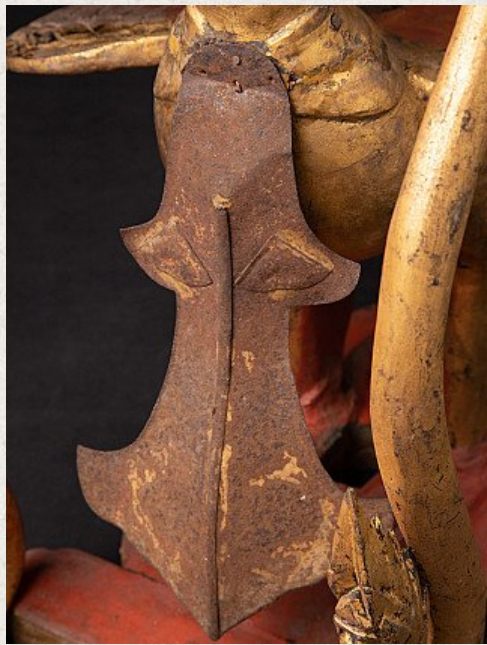

See on website