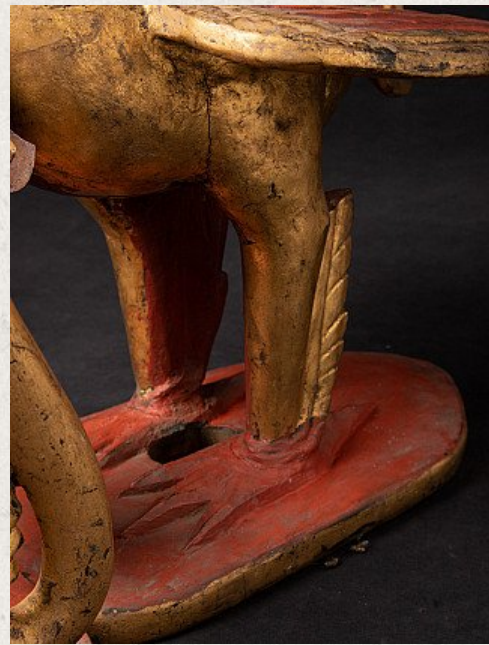

See on website