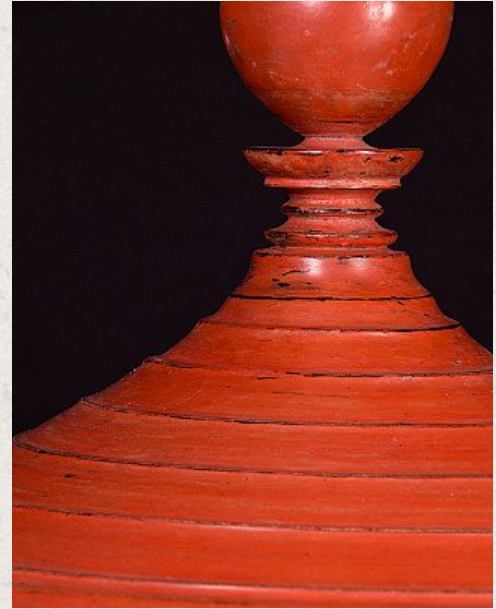

# Antique Burmese offering vessel

- Material : wood
- 77 cm high
- 39 cm diameter
- Shan (Tai Yai) style
- 19th century
- Originating from Burma
- Nr: 2817-3

*Asian art*

Rielerweg 71-73  
7416 ZB Deventer  
The Netherlands  
www.burmese-art.com  
info@burmese-art.com  
+31-6-22192241