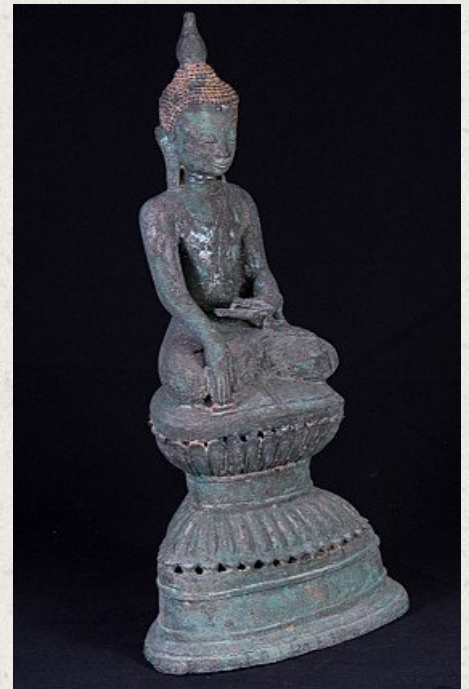

Antique bronze Shan Buddha statue

- Material : bronze
- 45,5 cm high
- 23,5 cm wide and 13 cm deep
- Shan (Tai Yai) style
- Bhumisparsha mudra
- 19th century
- Originating from Burma
- Nr. 2816-7
- Price : 950 euro

Asian art

Rielerweg 71-73

7416 ZB Deventer

The Netherlands

www.burmese-art.com

info@burmese-art.com

+31-6-22192241