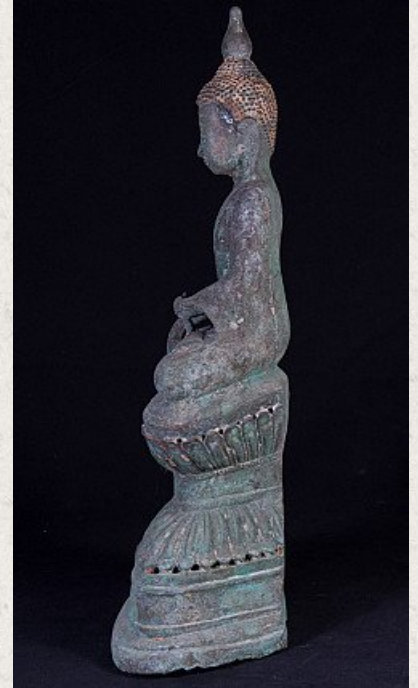

Antique bronze Shan Buddha statue

- Material : bronze
- 45,5 cm high
- 23,5 cm wide and 13 cm deep
- Shan (Tai Yai) style
- Bhumisparsha mudra
- 19th century
- Originating from Burma
- Nr. 2816-7
- Price : 950 euro

Asian art

Rielerweg 71-73

7416 ZB Deventer

The Netherlands

www.burmese-art.com

info@burmese-art.com

+31-6-22192241