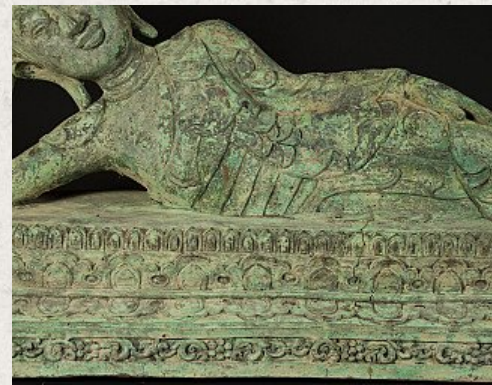

Old bronze reclining Buddha statue

- Material : bronze
- 38 cm high
- 60,5 cm long and 26 cm deep
- Early 20th century
- Originating from Burma
- Nr: 2816-5
- Price : 1800 euro

Asian art

Rielerweg 71-73

7416 ZB Deventer

The Netherlands

www.burmese-art.com

info@burmese-art.com

+31-6-22192241