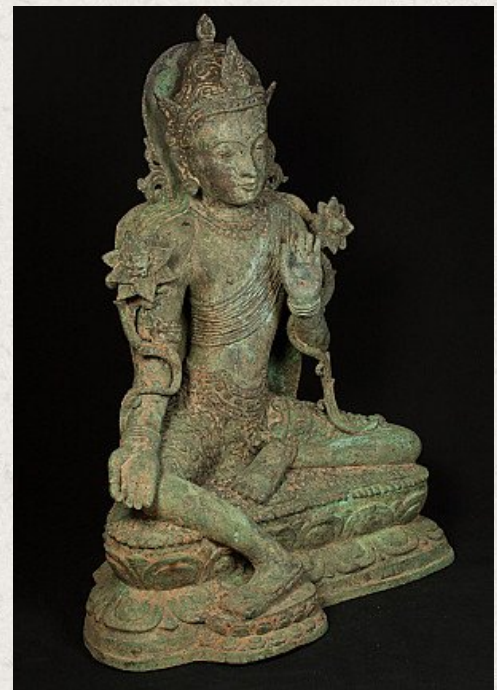

Old bronze Tara statue

- Material : bronze
- 58 cm high
- 42,5 cm wide and 28,5 cm deep
- Middle 20th century
- Originating from Burma
- Nr: 2816-22

Asian art

Rielerweg 71-73

7416 ZB Deventer

The Netherlands

www.burmese-art.com

info@burmese-art.com

+31-6-22192241