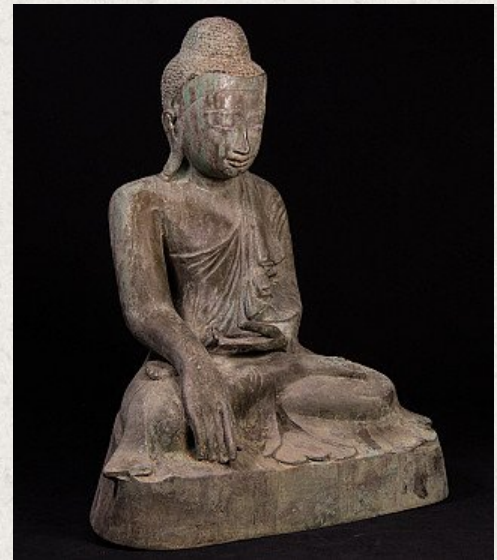

Old bronze Mandalay Buddha statue

- Material : bronze
- 39,5 cm high
- 32 cm wide and 18 cm deep
- Bhumisparsha mudra
- Middle 20th century
- Originating from Burma
- Nr: 2816-19

Asian art

Rielerweg 71-73

7416 ZB Deventer

The Netherlands

www.burmese-art.com

info@burmese-art.com

+31-6-22192241