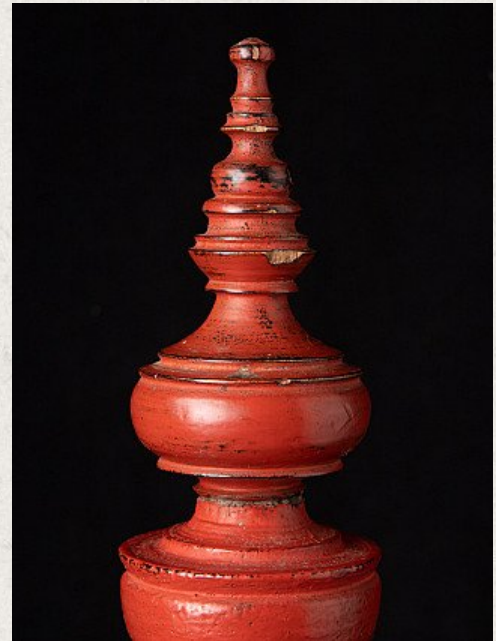

Antique Burmese offering vessel

- Material : lacquerware
- 56,4 cm high
- 31,3 cm diameter
- Shan (Tai Yai) style
- 19th century
- Originating from Burma
- Nr: 2814-60
- Price : 550 euro

Asian art

Rielerweg 71-73

7416 ZB Deventer

The Netherlands

www.burmese-art.com

info@burmese-art.com

+31-6-22192241