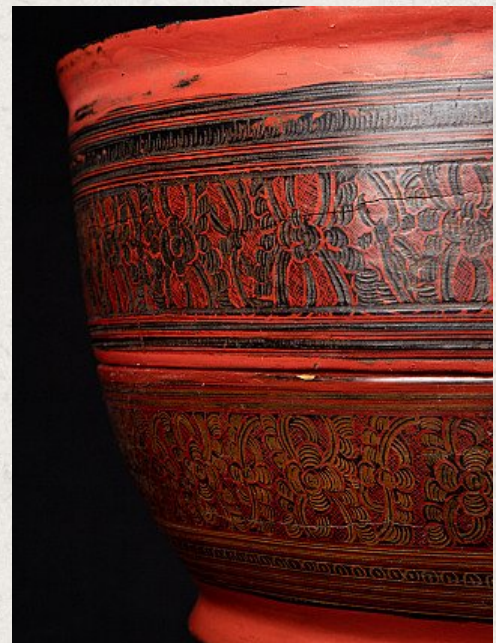

Antique Burmese offering vessel

- Material : lacquerware
- 56,4 cm high
- 31,3 cm diameter
- Shan (Tai Yai) style
- 19th century
- Originating from Burma
- Nr: 2814-60
- Price : 550 euro

Asian art

Rielerweg 71-73

7416 ZB Deventer

The Netherlands

www.burmese-art.com

info@burmese-art.com

+31-6-22192241