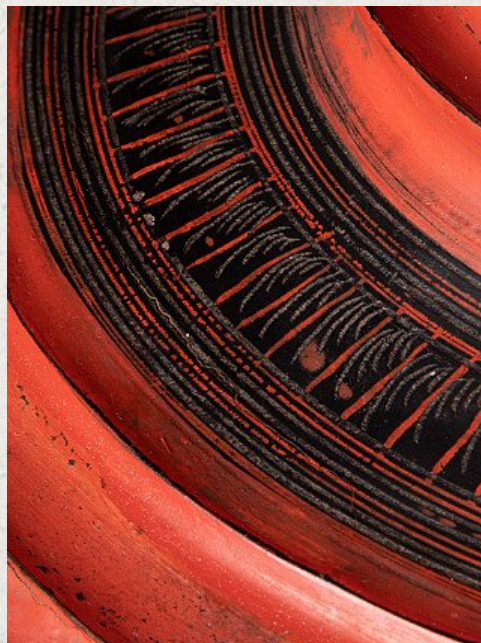

Antique Burmese offering vessel

- Material : lacquerware
- 56,4 cm high
- 31,3 cm diameter
- Shan (Tai Yai) style
- 19th century
- Originating from Burma
- Nr: 2814-60
- Price : 550 euro

Asian art

Rielerweg 71-73

7416 ZB Deventer

The Netherlands

www.burmese-art.com

info@burmese-art.com

+31-6-22192241