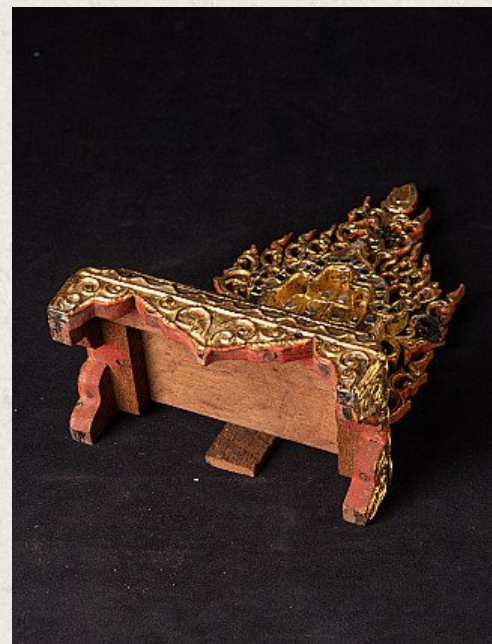

[See on website](#)