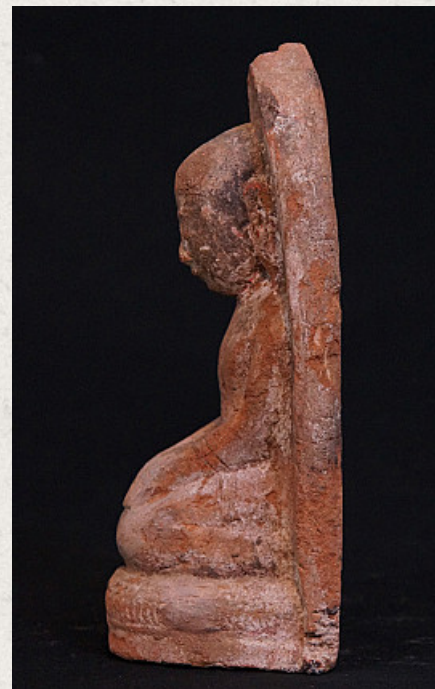

Antique stone Monk statue

- Material: Stone
- 21,5 cm high
- 11 cm wide - 8,5 cm deep
- 19th century
- Originating from Burma
- Nr: 2814-43

Asian art

Rielerweg 71-73

7416 ZB Deventer

The Netherlands

www.burmese-art.com

info@burmese-art.com

+31-6-22192241