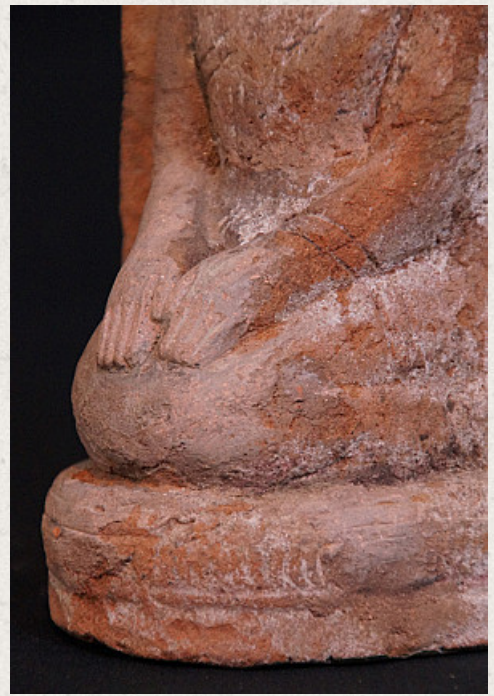

See on
website