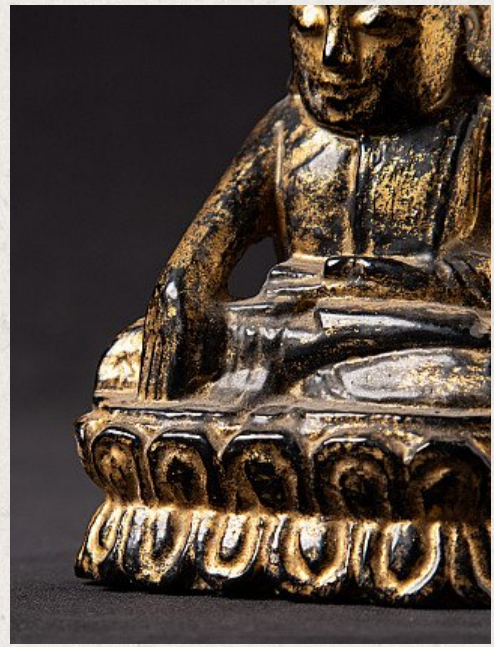

[See on website](#)