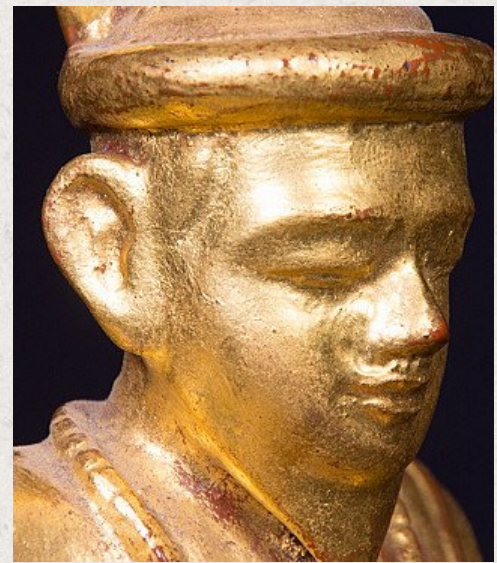

[See on website](#)