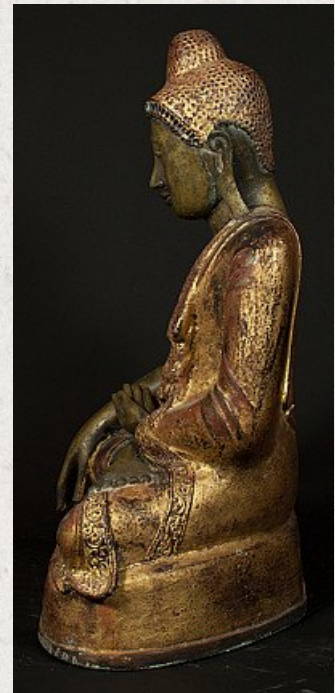

Antique bronze Mandalay Buddha statue

- Material : bronze
- 52 cm high
- 36,5 cm wide and 23 cm deep
- Gilded with 24 krt. gold
- Mandalay style
- Bhumisparsha mudra
- 19th century
- With Burmese inscriptions in the base
- Originating from Burma
- Nr: 2809

Asian art

Rielerweg 71-73

7416 ZB Deventer

The Netherlands

www.burmese-art.com

info@burmese-art.com

+31-6-22192241