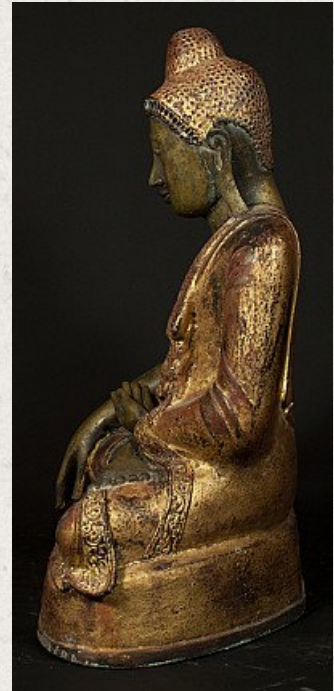

Antique bronze Mandalay Buddha statue

- Material : bronze
- 52 cm high
- 36,5 cm wide and 23 cm deep
- Gilded with 24 krt. gold
- Mandalay style
- Bhumisparsha mudra
- 19th century
- With Burmese inscriptions in the base
- Originating from Burma
- Nr: 2809

Asian art

Rielerweg 71-73

7416 ZB Deventer

The Netherlands

www.burmese-art.com

info@burmese-art.com

+31-6-22192241