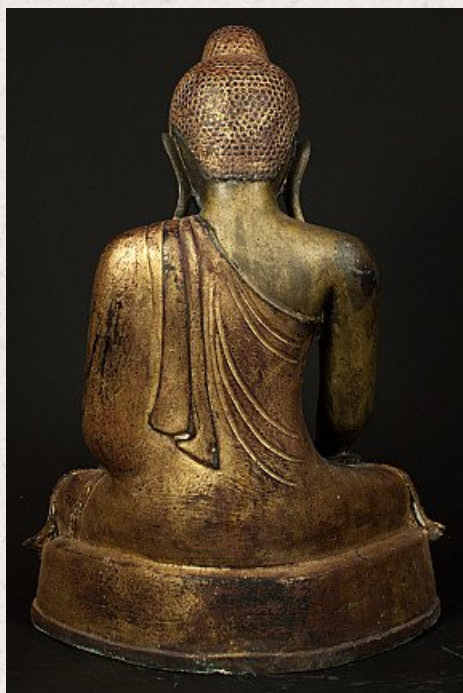

Antique bronze Mandalay Buddha statue

- Material : bronze
- 52 cm high
- 36,5 cm wide and 23 cm deep
- Gilded with 24 krt. gold
- Mandalay style
- Bhumisparsha mudra
- 19th century
- With Burmese inscriptions in the base
- Originating from Burma
- Nr: 2809

Asian art

Rielerweg 71-73

7416 ZB Deventer

The Netherlands

www.burmese-art.com

info@burmese-art.com

+31-6-22192241