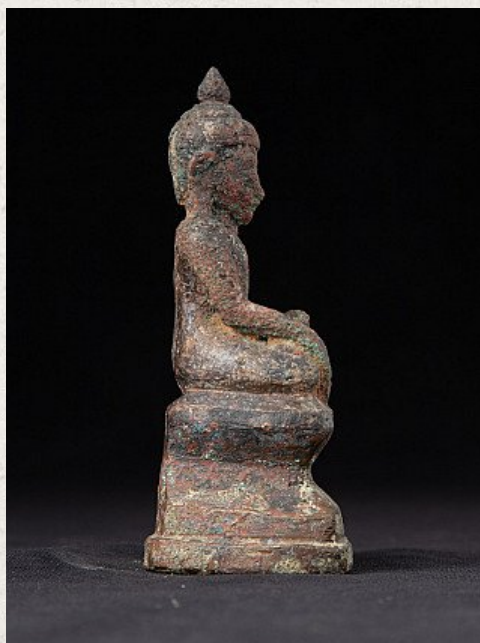

Antique bronze Buddha statue

- Material : bronze
- 10,2 cm high
- 5,5 cm wide and 4,2 cm deep
- Ava style
- Bhumisparsha mudra
- 16th century
- Originating from Burma
- Nr: 2804-1

Asian art

Rielerweg 71-73

7416 ZB Deventer

The Netherlands

www.burmese-art.com

info@burmese-art.com

+31-6-22192241