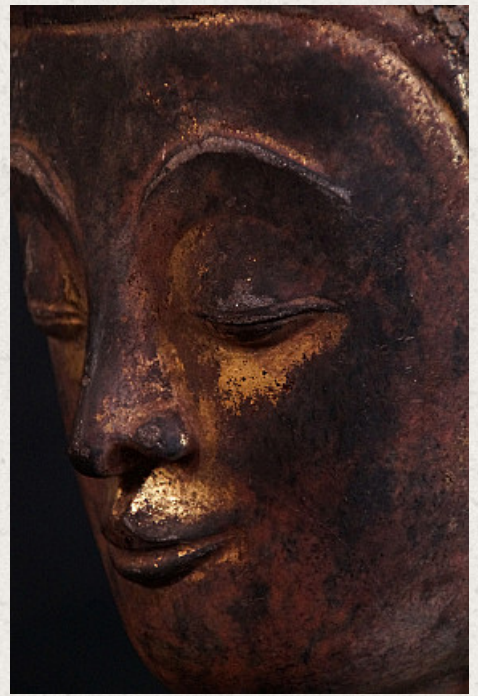

See on website