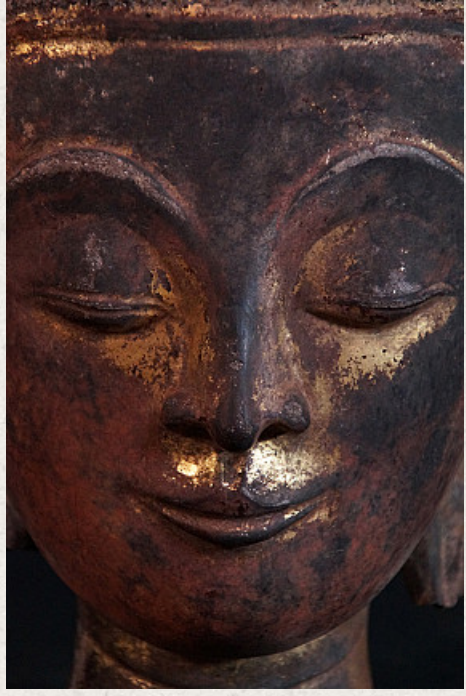

See on website