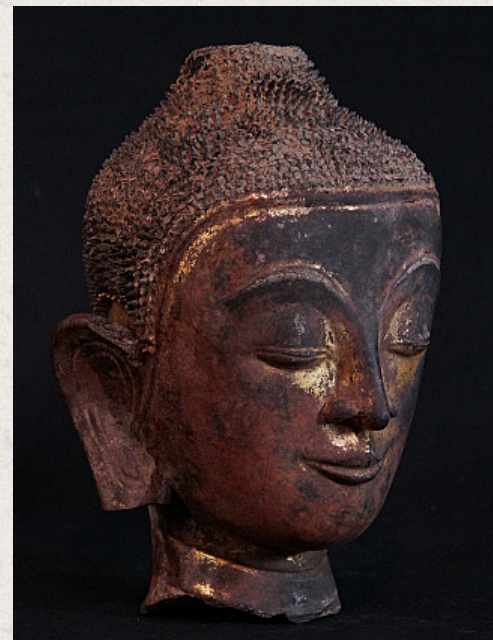

Antique Buddha head

- Material : lacquerware
- 29,5 cm high
- 22 cm wide
- Gilded with 24 krt. gold
- Ava style
- 17th century
- Originating from Burma
- Nr. 2803-1

Asian art

Rielerweg 71-73

7416 ZB Deventer

The Netherlands

www.burmese-art.com

info@burmese-art.com

+31-6-22192241