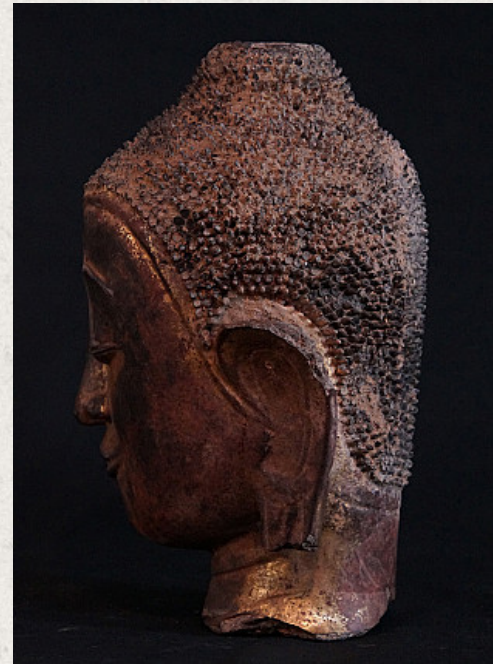

Antique Buddha head

- Material : lacquerware
- 29,5 cm high
- 22 cm wide
- Gilded with 24 krt. gold
- Ava style
- 17th century
- Originating from Burma
- Nr. 2803-1

Asian art

Rielerweg 71-73

7416 ZB Deventer

The Netherlands

www.burmese-art.com

info@burmese-art.com

+31-6-22192241