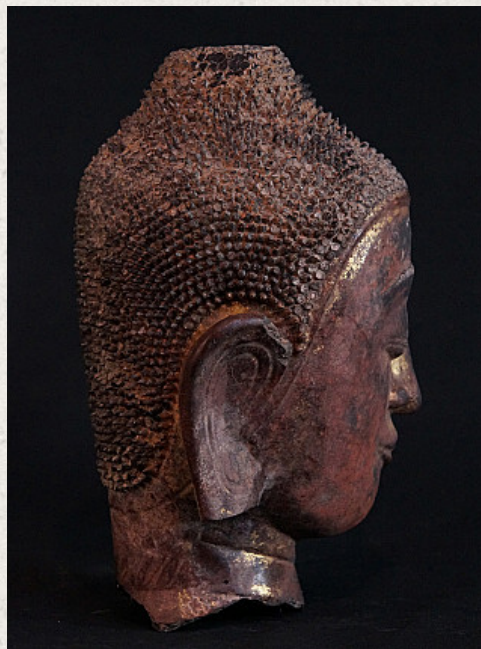

Antique Buddha head

- Material : lacquerware
- 29,5 cm high
- 22 cm wide
- Gilded with 24 krt. gold
- Ava style
- 17th century
- Originating from Burma
- Nr. 2803-1

Asian art

Rielerweg 71-73

7416 ZB Deventer

The Netherlands

www.burmese-art.com

info@burmese-art.com

+31-6-22192241