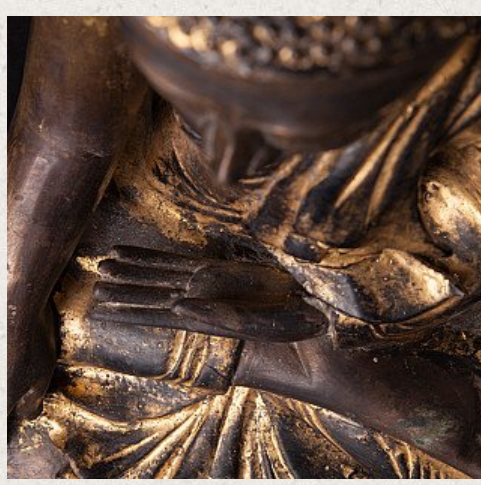

[See on website](#)