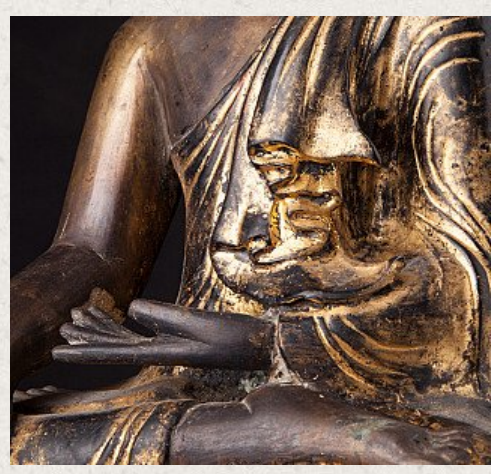

[See on website](#)