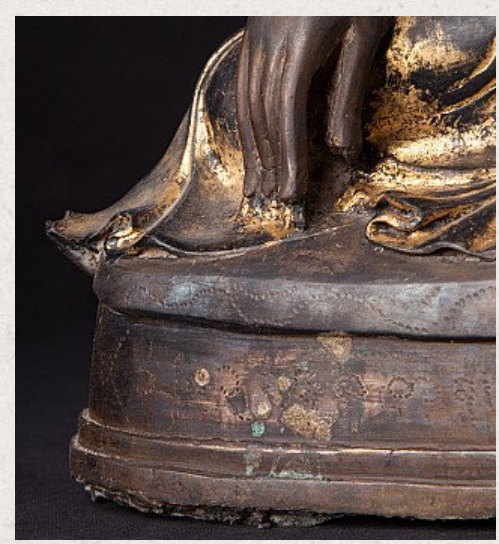

[See on website](#)