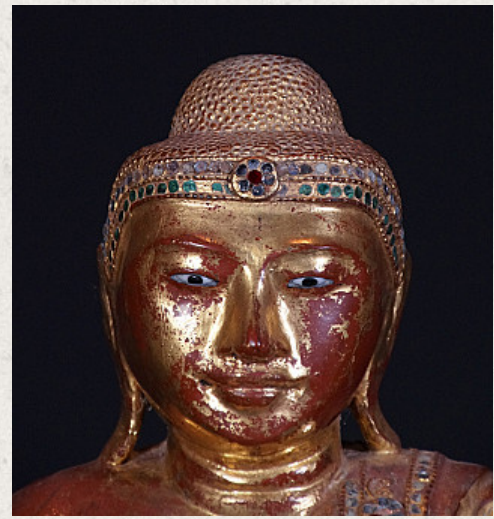

See on
website